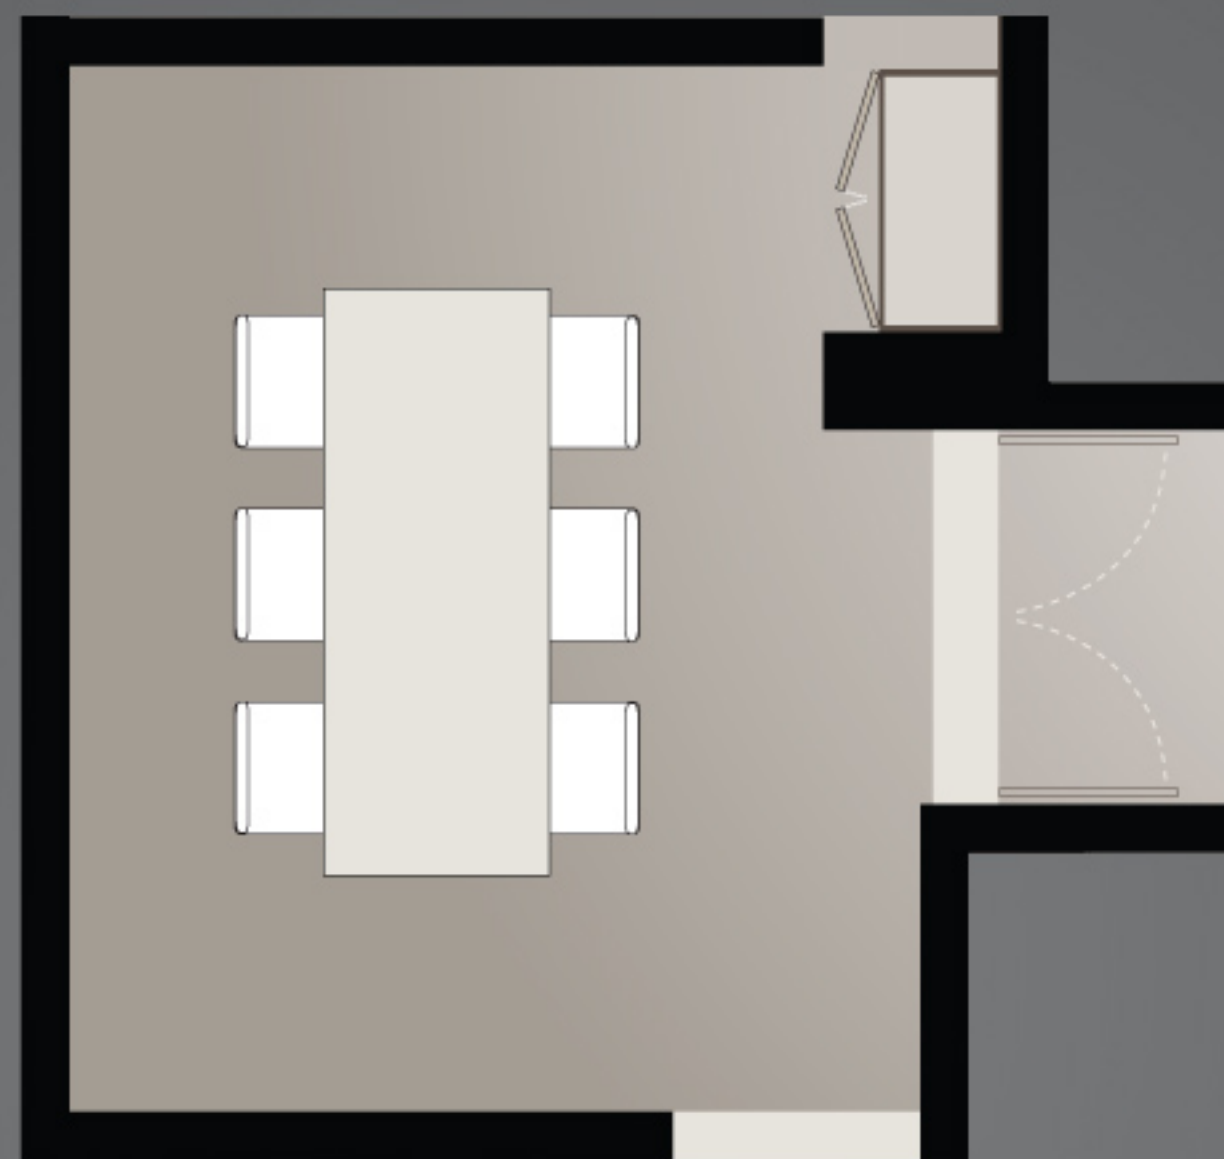

Bitieshi 1

19 sqm | 204 sq ft

Celebrate Heritage

A truly unique venue, Bitieshi is a beautifully restored traditional courtyard building. Within the heritage building we have created three meeting suites that offer a unique historical ambience for meetings and events overlooking a lush green courtyard.

Bitieshi 2

15 sqm | 161 sq ft

Celebrate Heritage

A truly unique venue, Bitieshi is a beautifully restored traditional courtyard building. Within the heritage building we have created three meeting suites that offer a unique historical ambience for meetings and events overlooking a lush green courtyard.

Bitieshi 3

120 sqm | 1291 sq ft

Celebrate Heritage

A truly unique venue, Bitieshi is a beautifully restored traditional courtyard building. Within the heritage building we have created three meeting suites that offer a unique historical ambience for meetings and events overlooking a lush green courtyard.