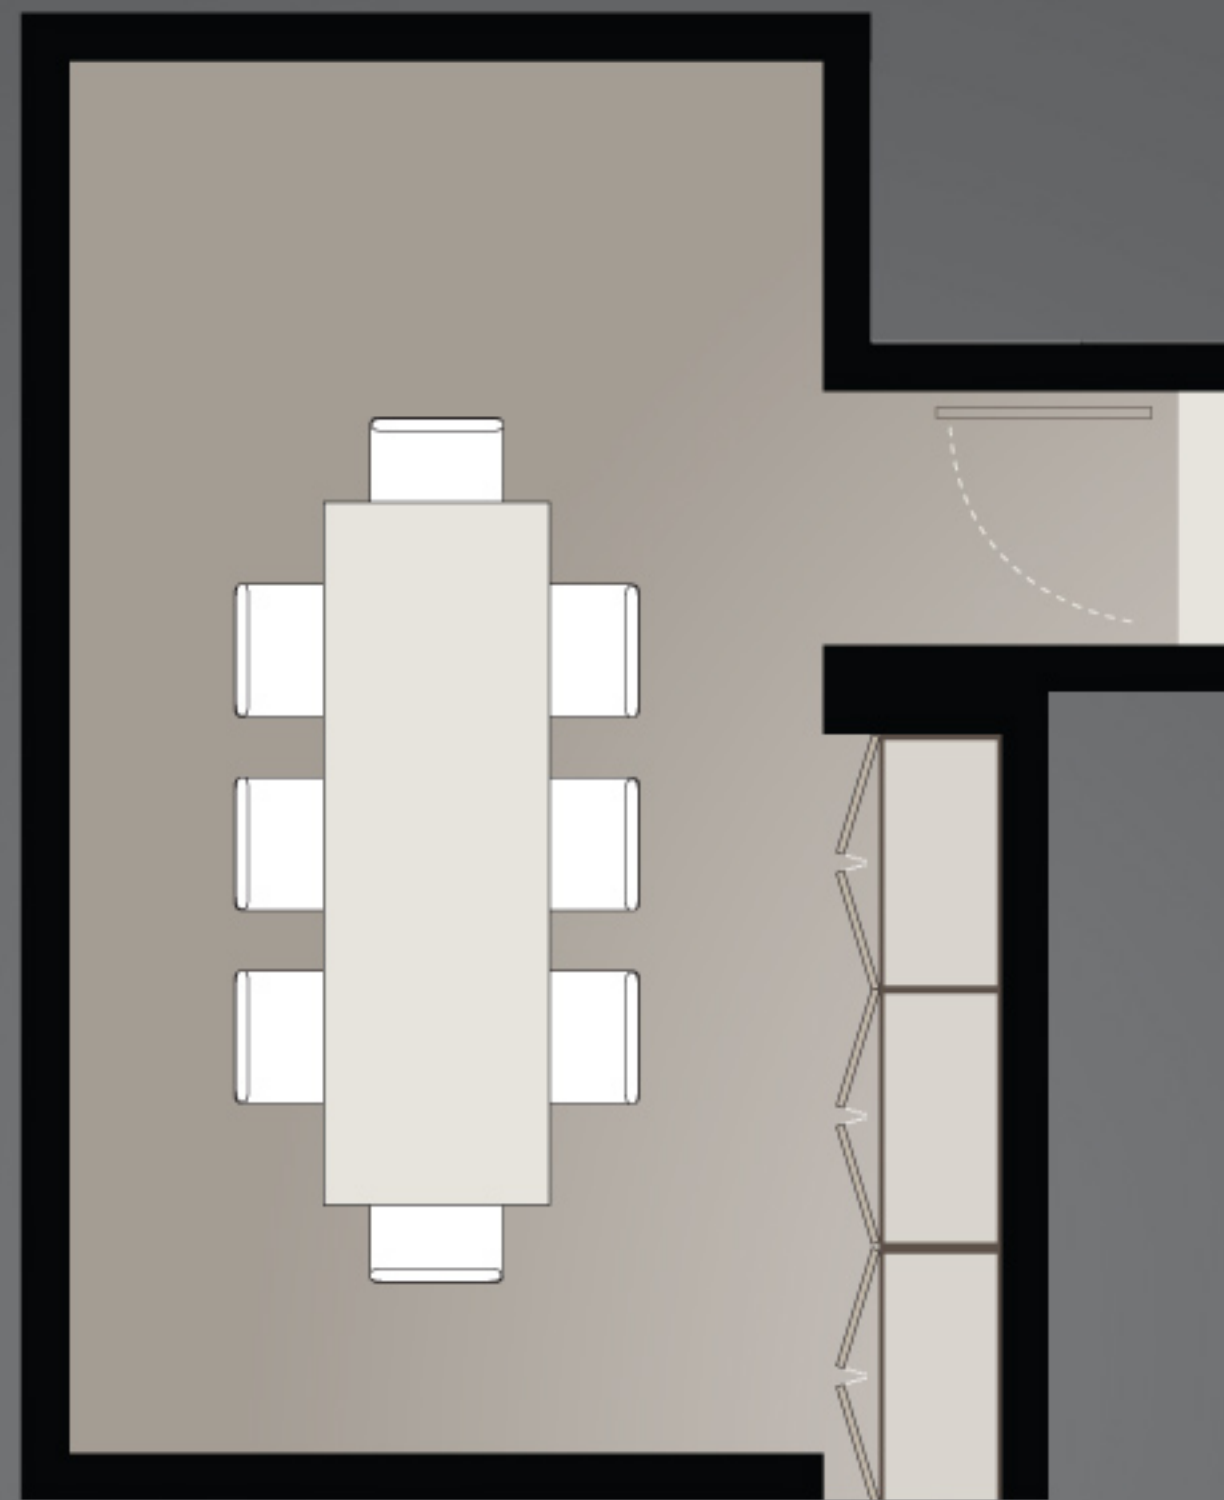

Bitieshi 1

19 sqm | 204 sq ft

Celebrate Heritage

A truly unique venue, Bitieshi is a beautifully restored traditional courtyard building. Within the heritage building we have created three meeting suites that offer a unique historical ambience for meetings and events overlooking a lush green courtyard.

Bitieshi 2

15 sqm | 161 sq ft

Celebrate Heritage

A truly unique venue, Bitieshi is a beautifully restored traditional courtyard building. Within the heritage building we have created three meeting suites that offer a unique historical ambience for meetings and events overlooking a lush green courtyard.

Bitieshi 3

120 sqm | 1291 sq ft

Celebrate Heritage

A truly unique venue, Bitieshi is a beautifully restored traditional courtyard building. Within the heritage building we have created three meeting suites that offer a unique historical ambience for meetings and events overlooking a lush green courtyard.