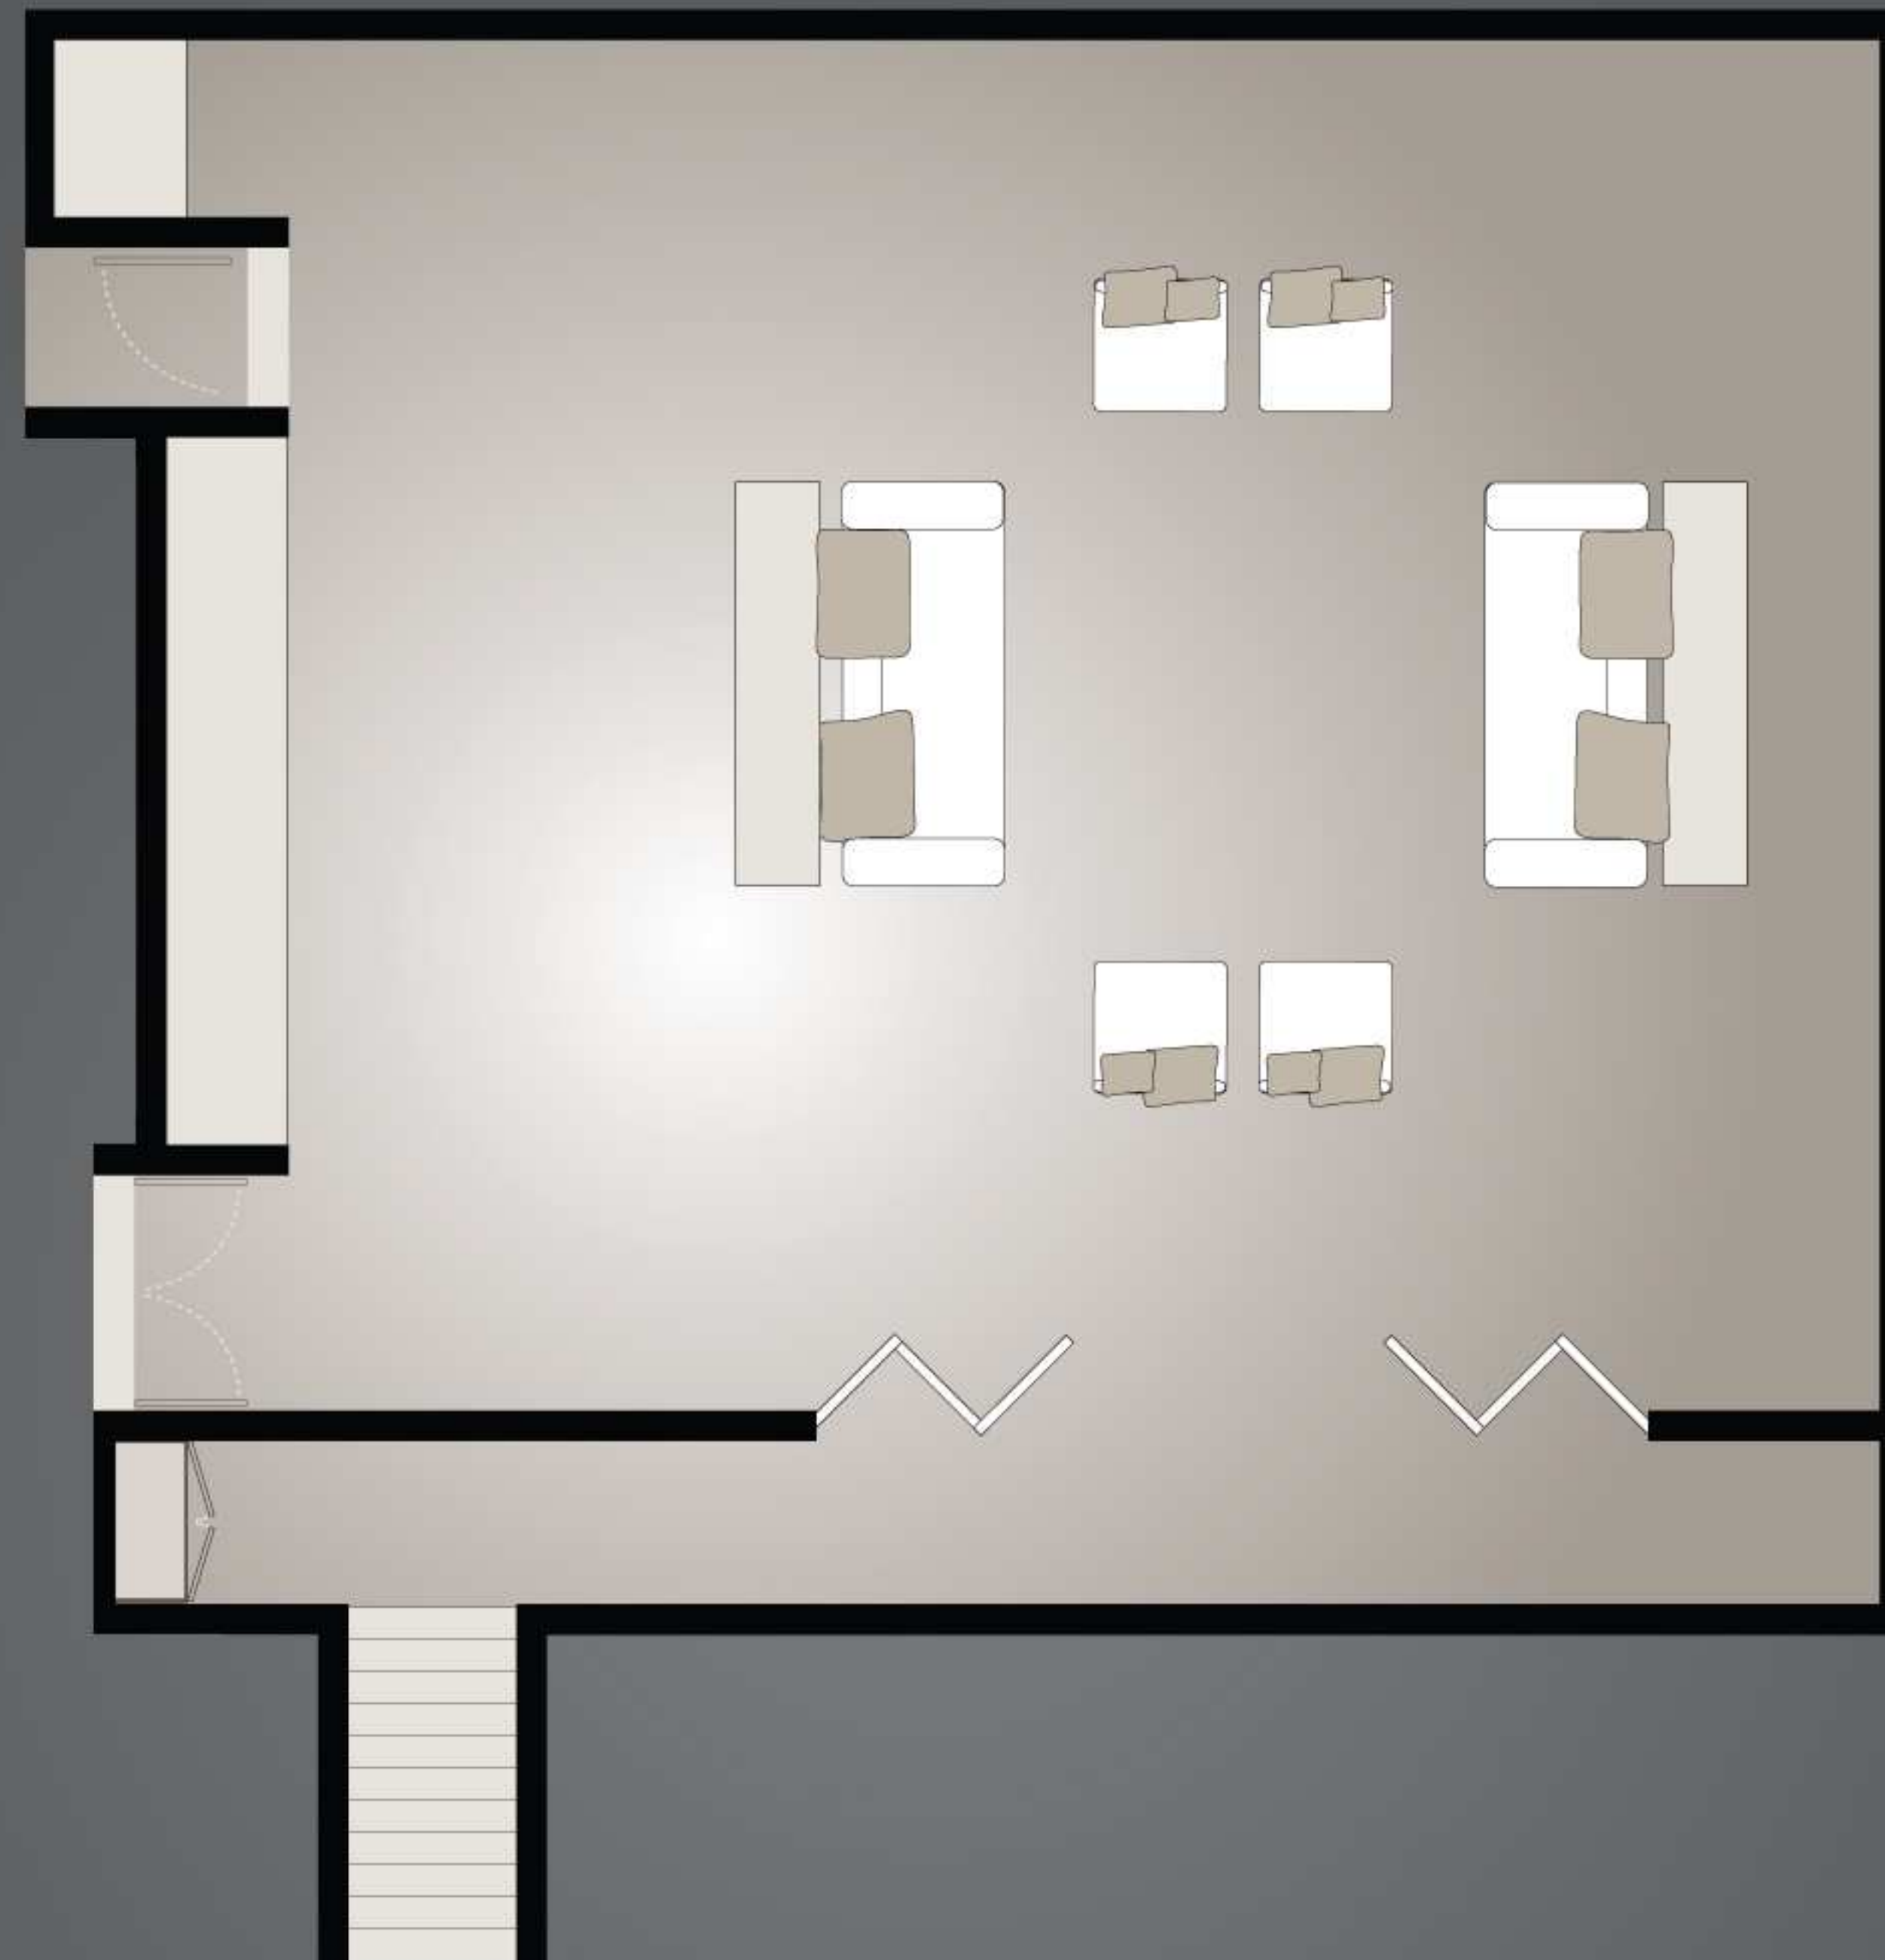

Bitieshi 1

19 sqm | 204 sq ft

Celebrate Heritage

A truly unique venue, Bitieshi is a beautifully restored traditional courtyard building. Within the heritage building we have created three meeting suites that offer a unique historical ambience for meetings and events overlooking a lush green courtyard.

Bitieshi 2

15 sqm | 161 sq ft

Celebrate Heritage

A truly unique venue, Bitieshi is a beautifully restored traditional courtyard building. Within the heritage building we have created three meeting suites that offer a unique historical ambience for meetings and events overlooking a lush green courtyard.

Bitieshi 3

120 sqm | 1291 sq ft

Celebrate Heritage

A truly unique venue, Bitieshi is a beautifully restored traditional courtyard building. Within the heritage building we have created three meeting suites that offer a unique historical ambience for meetings and events overlooking a lush green courtyard.