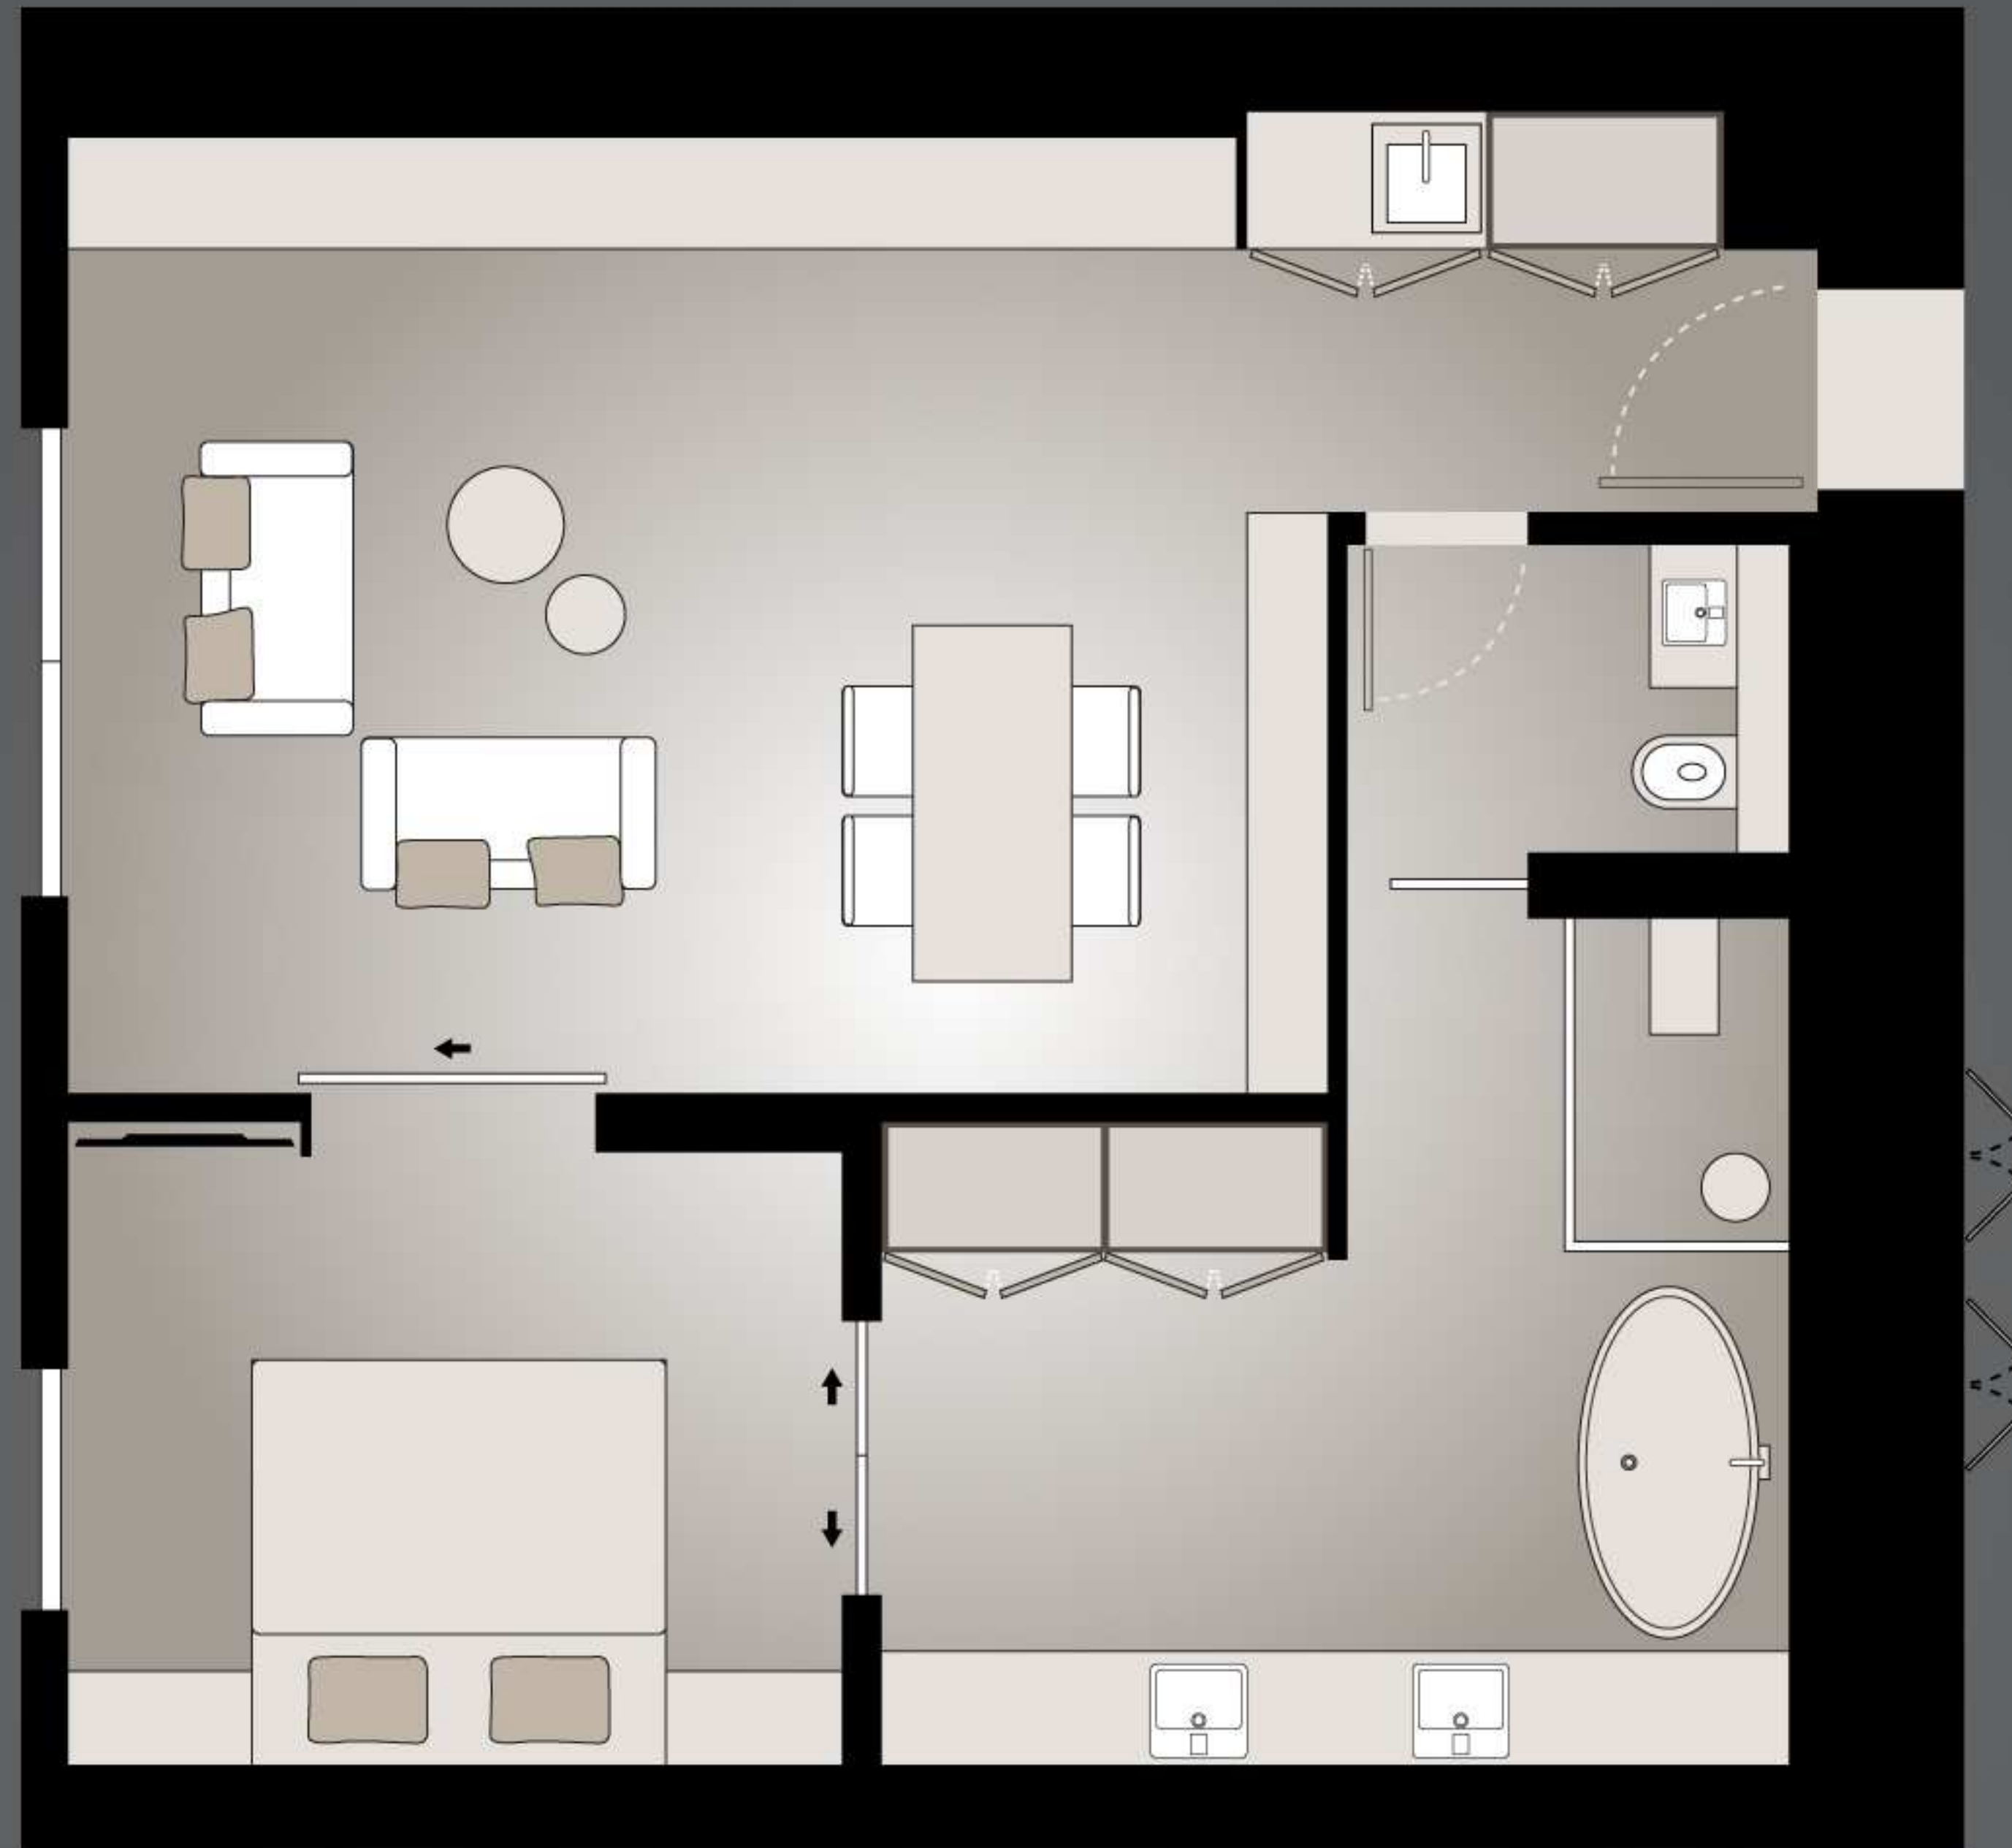

Temple Suite

90 sqm | 968 sq ft

Services & Amenities

- Bose® Bluetooth® portable speaker
- 46 inch Interactive TV with streaming for Android and iOS devices
- Bowers & Wilkins soundbar in selected room types
- Complimentary wired and wireless high speed internet access
- Spacious bathroom and walk-in rain shower
- Complimentary Maxi Bar
- Complimentary espresso machine and with selection of teas and infusions
- Luxury down bedding