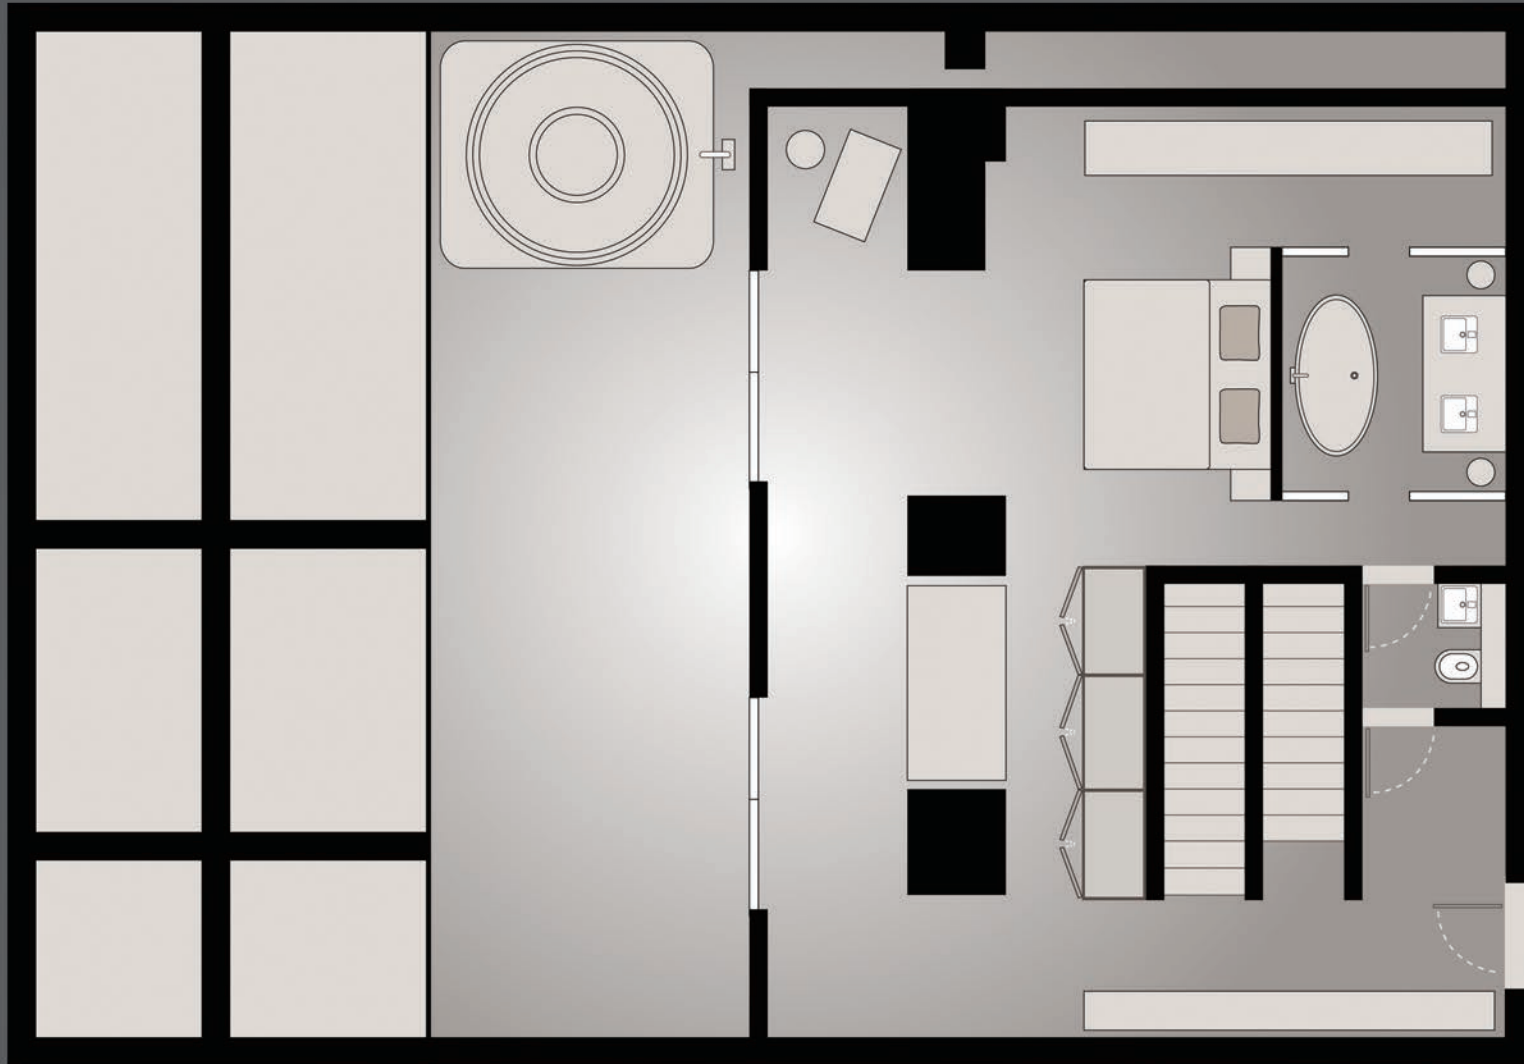

Penthouse Lower

287 sqm | 3089 sq ft

Services & Amenities

- Bose® Bluetooth® portable speaker
- 46 inch Interactive TV with streaming for Android and iOS devices
- Bowers & Wilkins soundbar in selected room types
- Complimentary wired and wireless high speed internet access
- Luxury down bedding
- Private balcony
- Private terrace
- Small kitchen
- Outdoor Jacczzi, spacious bathrooms and walk-in rain shower
- Complimentary Maxi Bar
- Complimentary espresso machine and with selection of teas and infusions

Penthouse Upper

287 sqm | 3089 sq ft

Services & Amenities

- Bose® Bluetooth® portable speaker
- 46 inch Interactive TV with streaming for Android and iOS devices
- Bowers & Wilkins soundbar in selected room types
- Complimentary wired and wireless high speed internet access
- Luxury down bedding
- Private balcony
- Private terrace
- Small kitchen
- Outdoor Jacczzi, spacious bathrooms and walk-in rain shower
- Complimentary Maxi Bar
- Complimentary espresso machine and with selection of teas and infusions