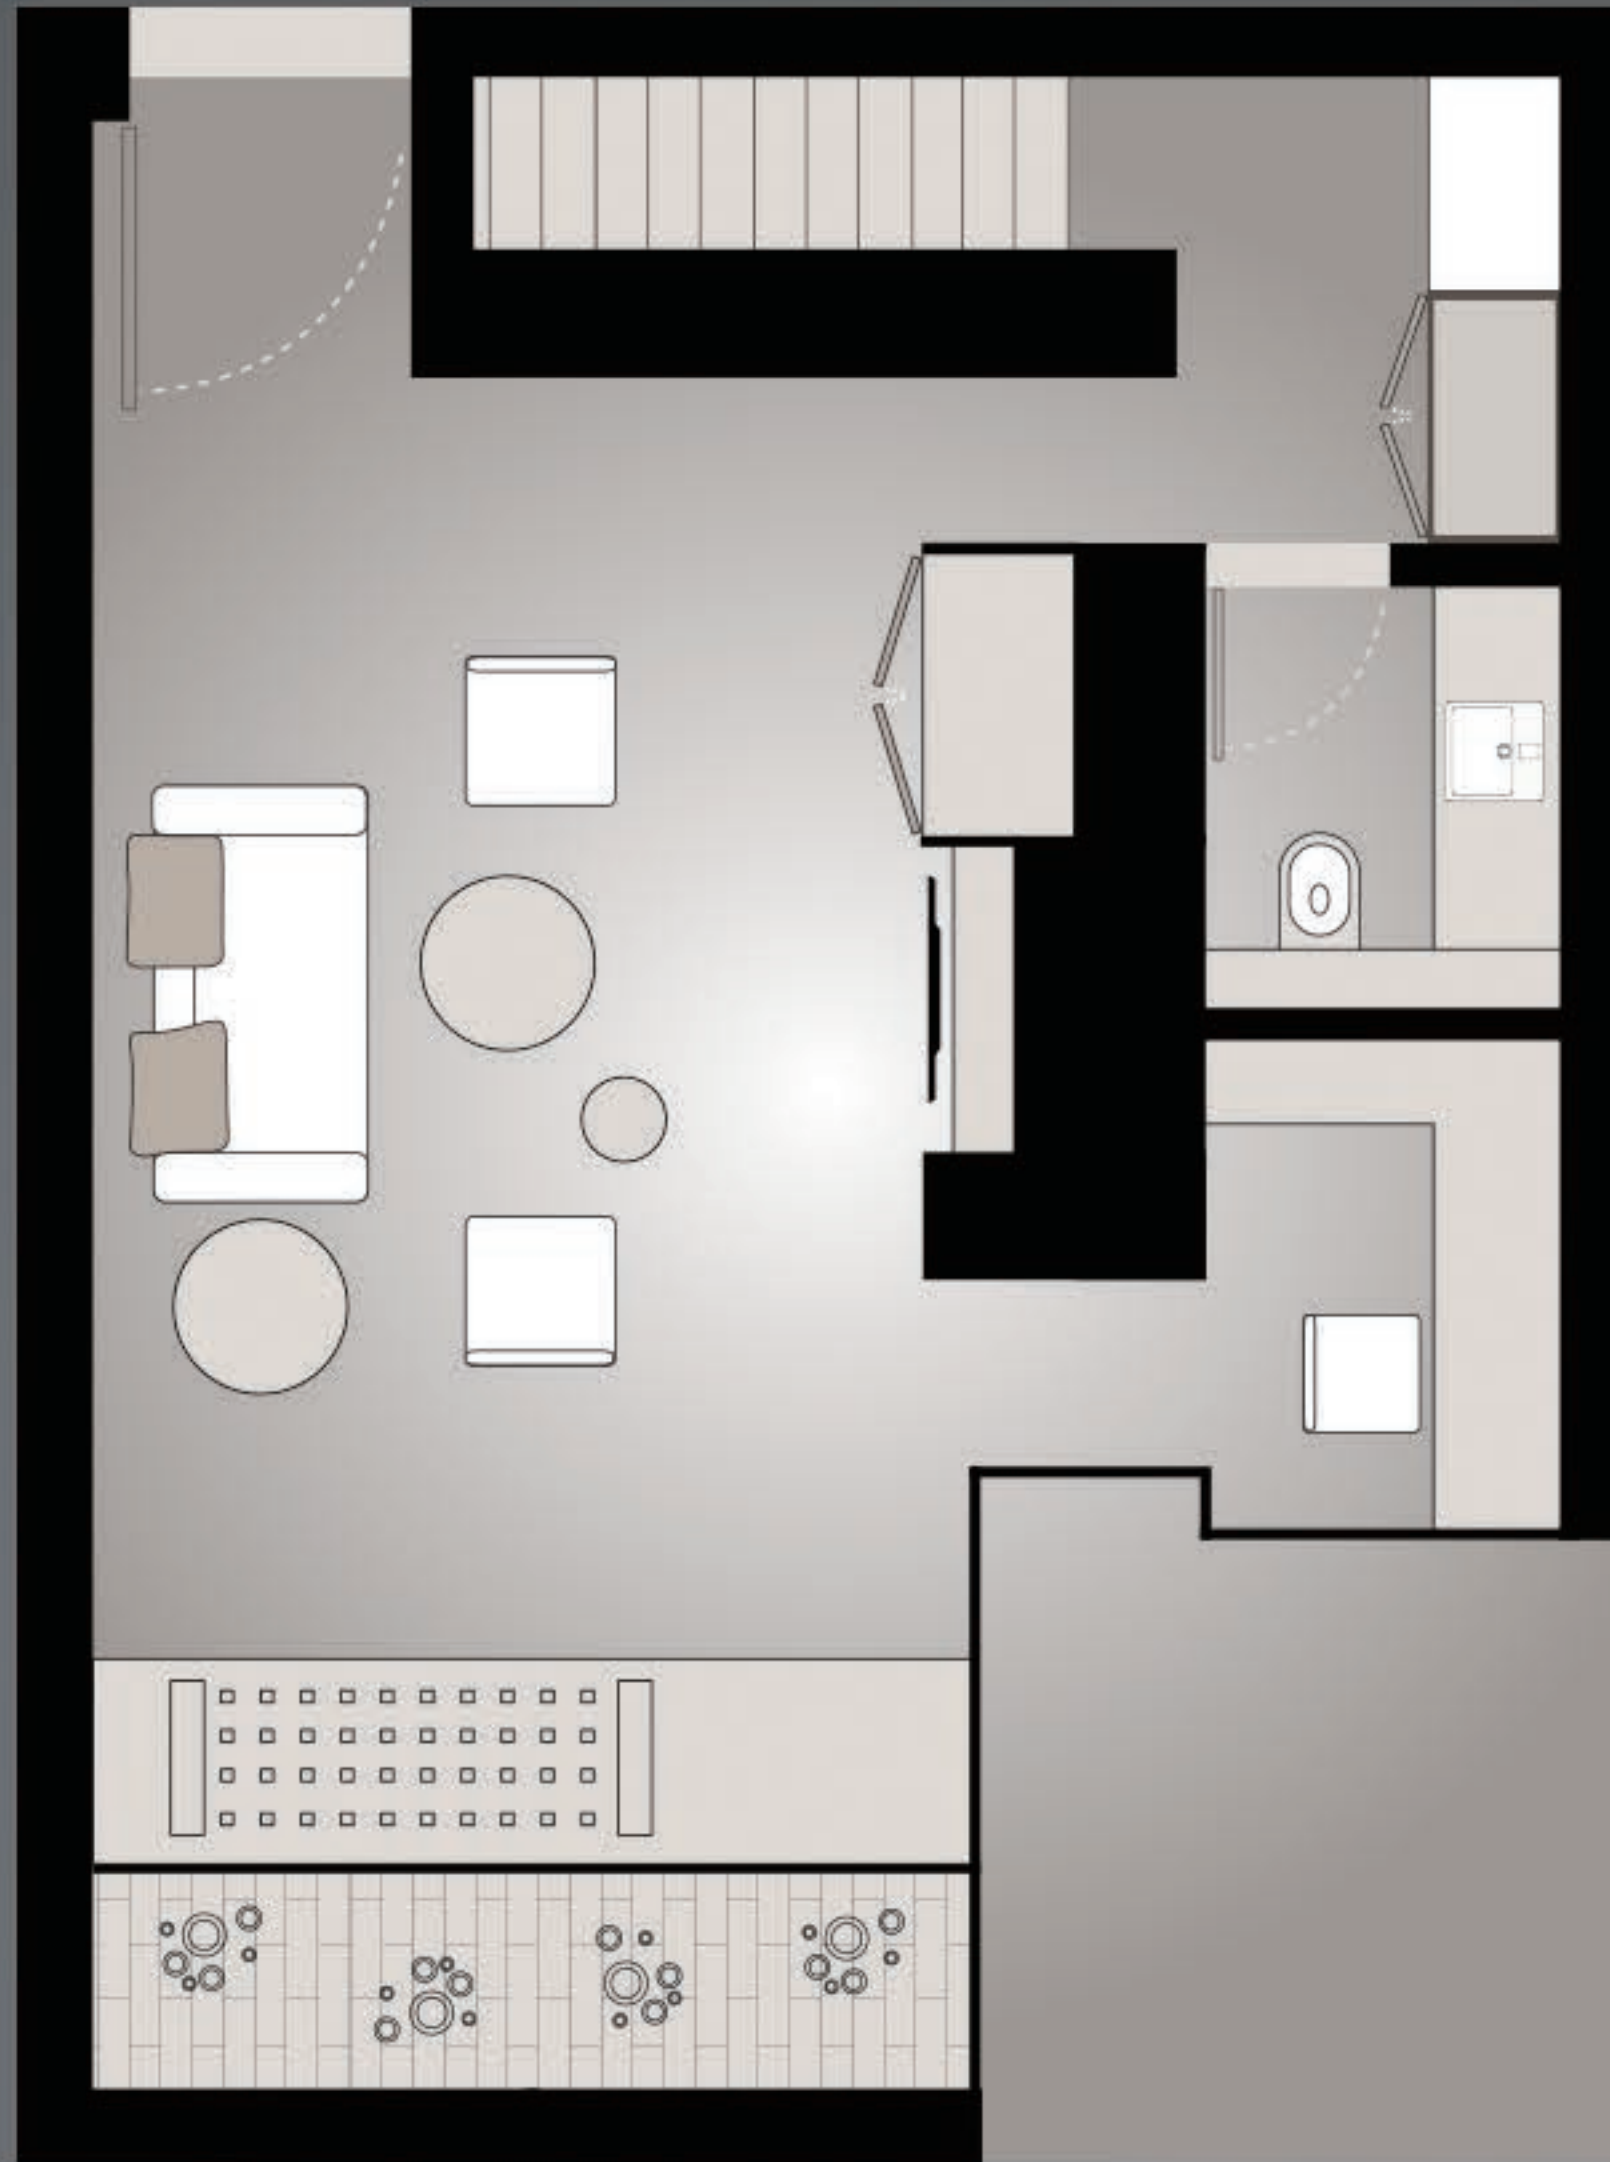

# Courtyard Suite Lower

106 sqm | 1140 sq ft

## Services & Amenities

- Bose® Bluetooth® portable speaker
- 46 inch Interactive TV with streaming for Android and iOS devices
- Bowers & Wilkins soundbar in selected room types
- Complimentary wired and wireless high speed internet access
- Tranquil courtyard
- Spacious bathrooms and walk-in rain shower
- Complimentary Maxi Bar
- Complimentary espresso machine and with selection of teas and infusions
- Luxury down bedding

# Courtyard Suite Upper

106 sqm | 1140 sq ft