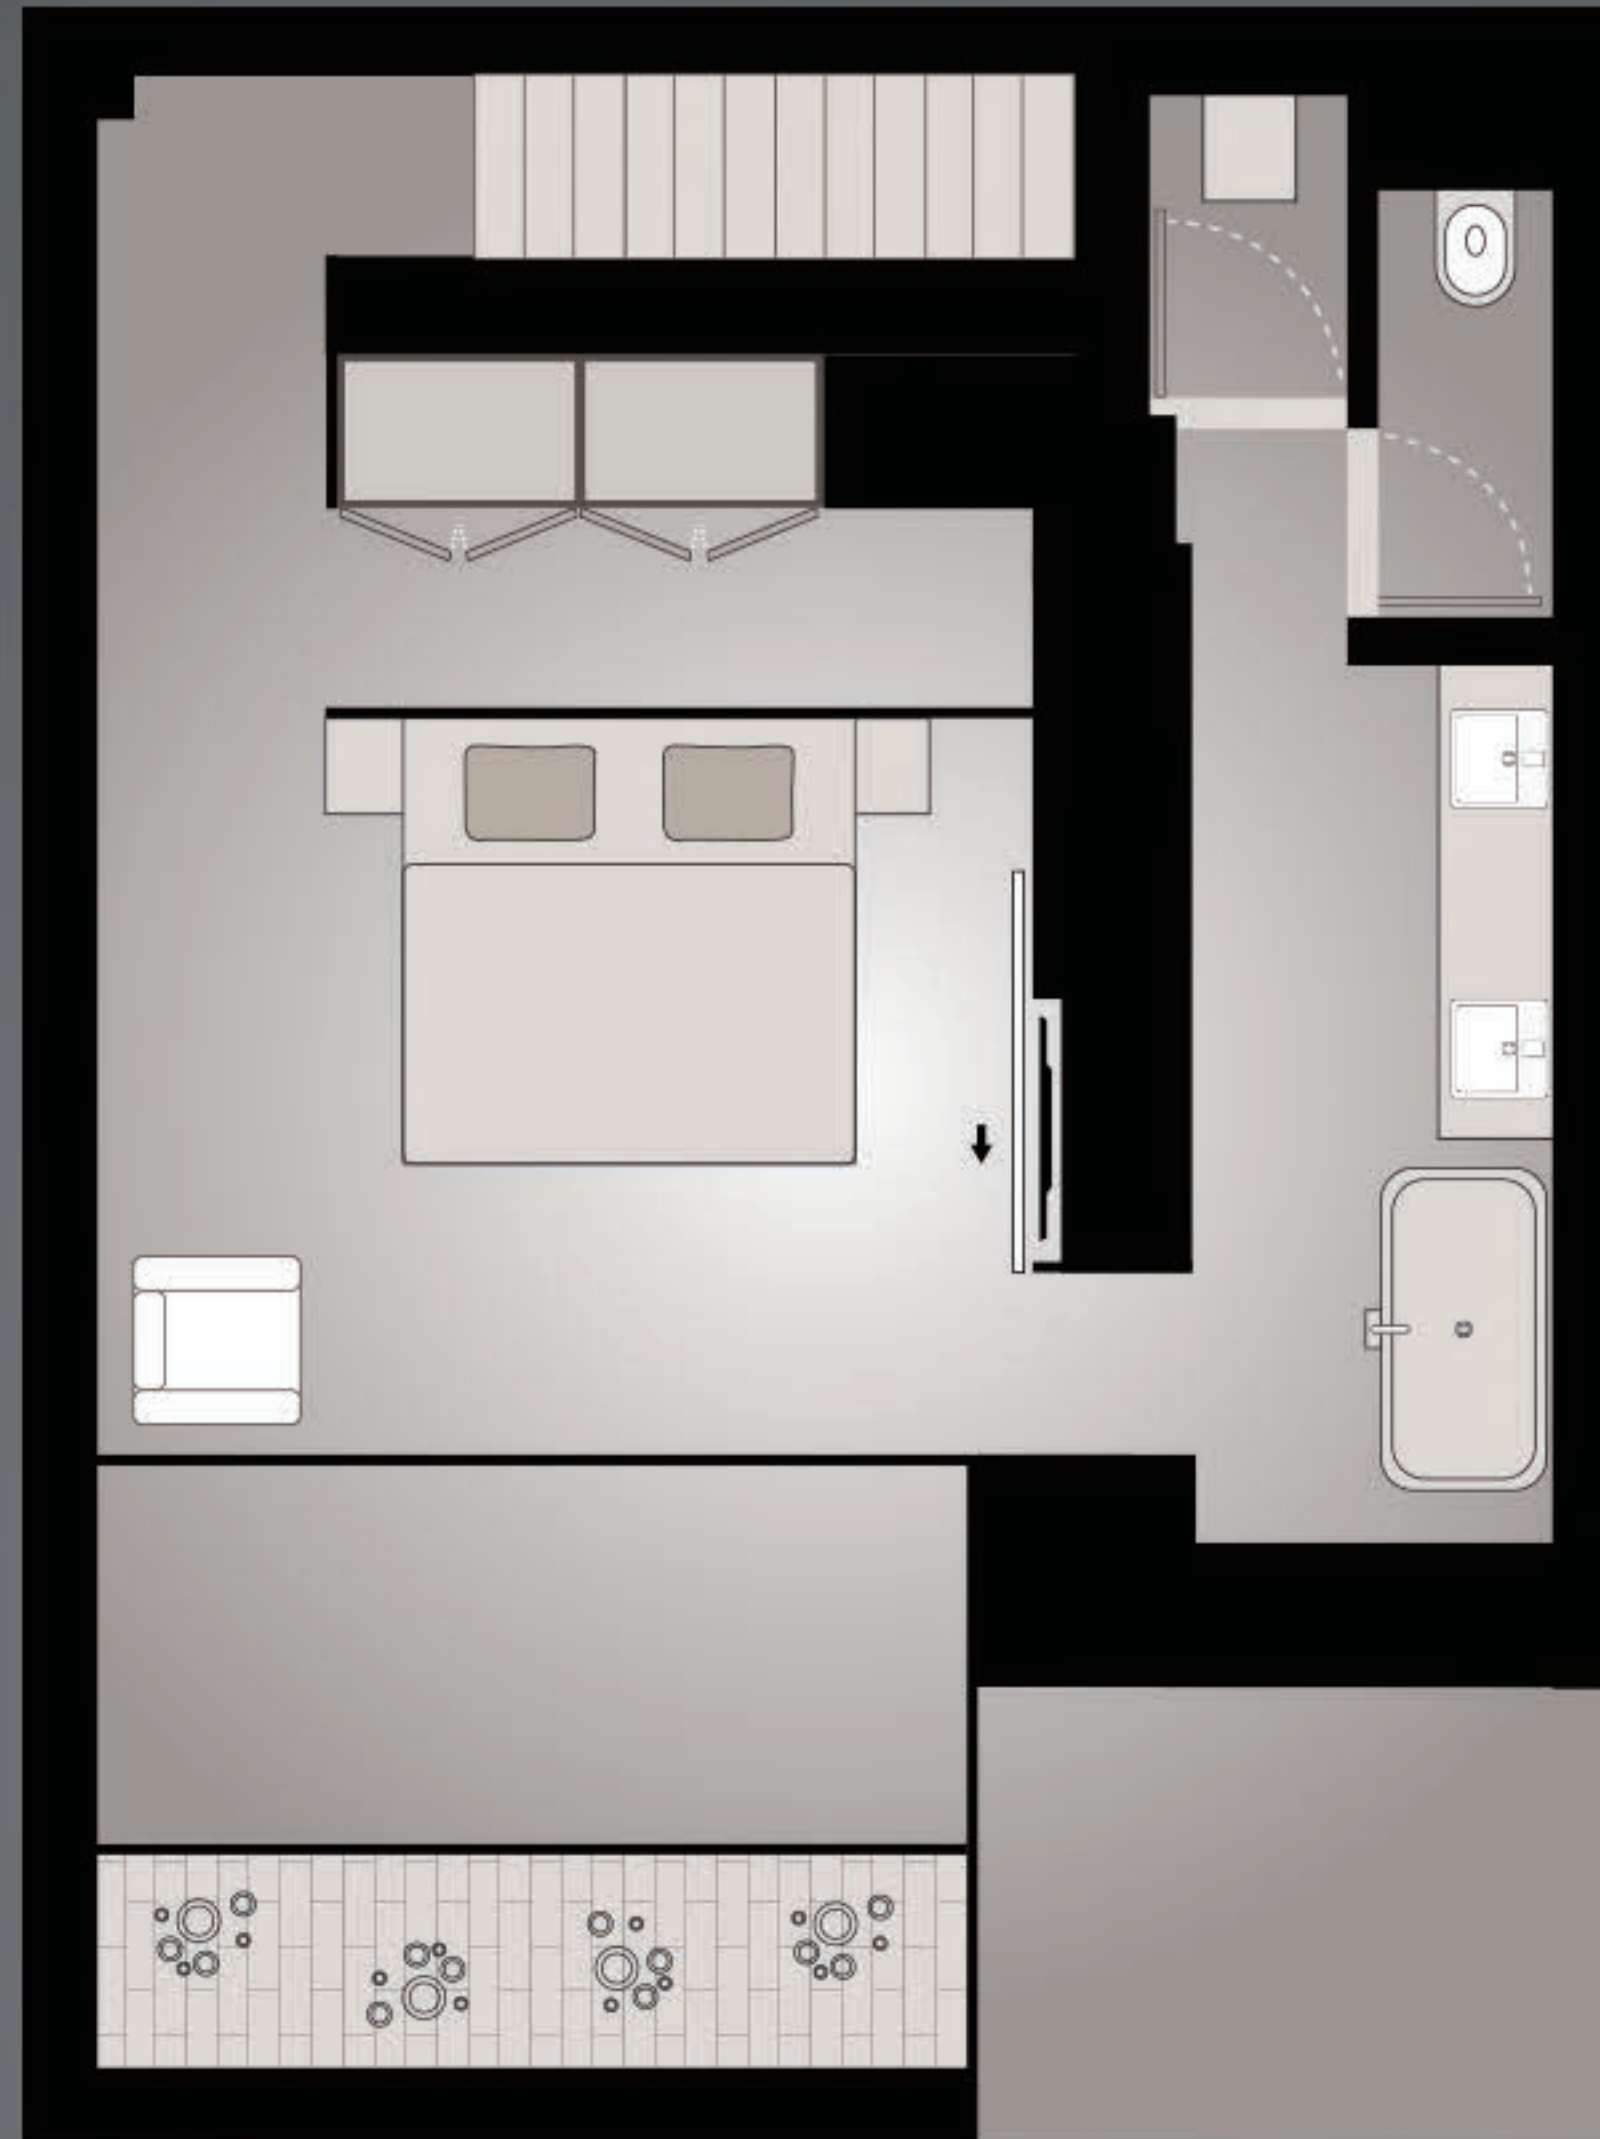

# Courtyard Suite Lower

106 sqm | 1140 sq ft

## Services & Amenities

- Bose® Bluetooth® portable speaker
- 46 inch Interactive TV with streaming for Android and iOS devices
- Bowers & Wilkins soundbar in selected room types
- Complimentary wired and wireless high speed internet access
- Tranquil courtyard
- Spacious bathrooms and walk-in rain shower
- Complimentary Maxi Bar
- Complimentary espresso machine and with selection of teas and infusions
- Luxury down bedding

# Courtyard Suite Upper

106 sqm | 1140 sq ft