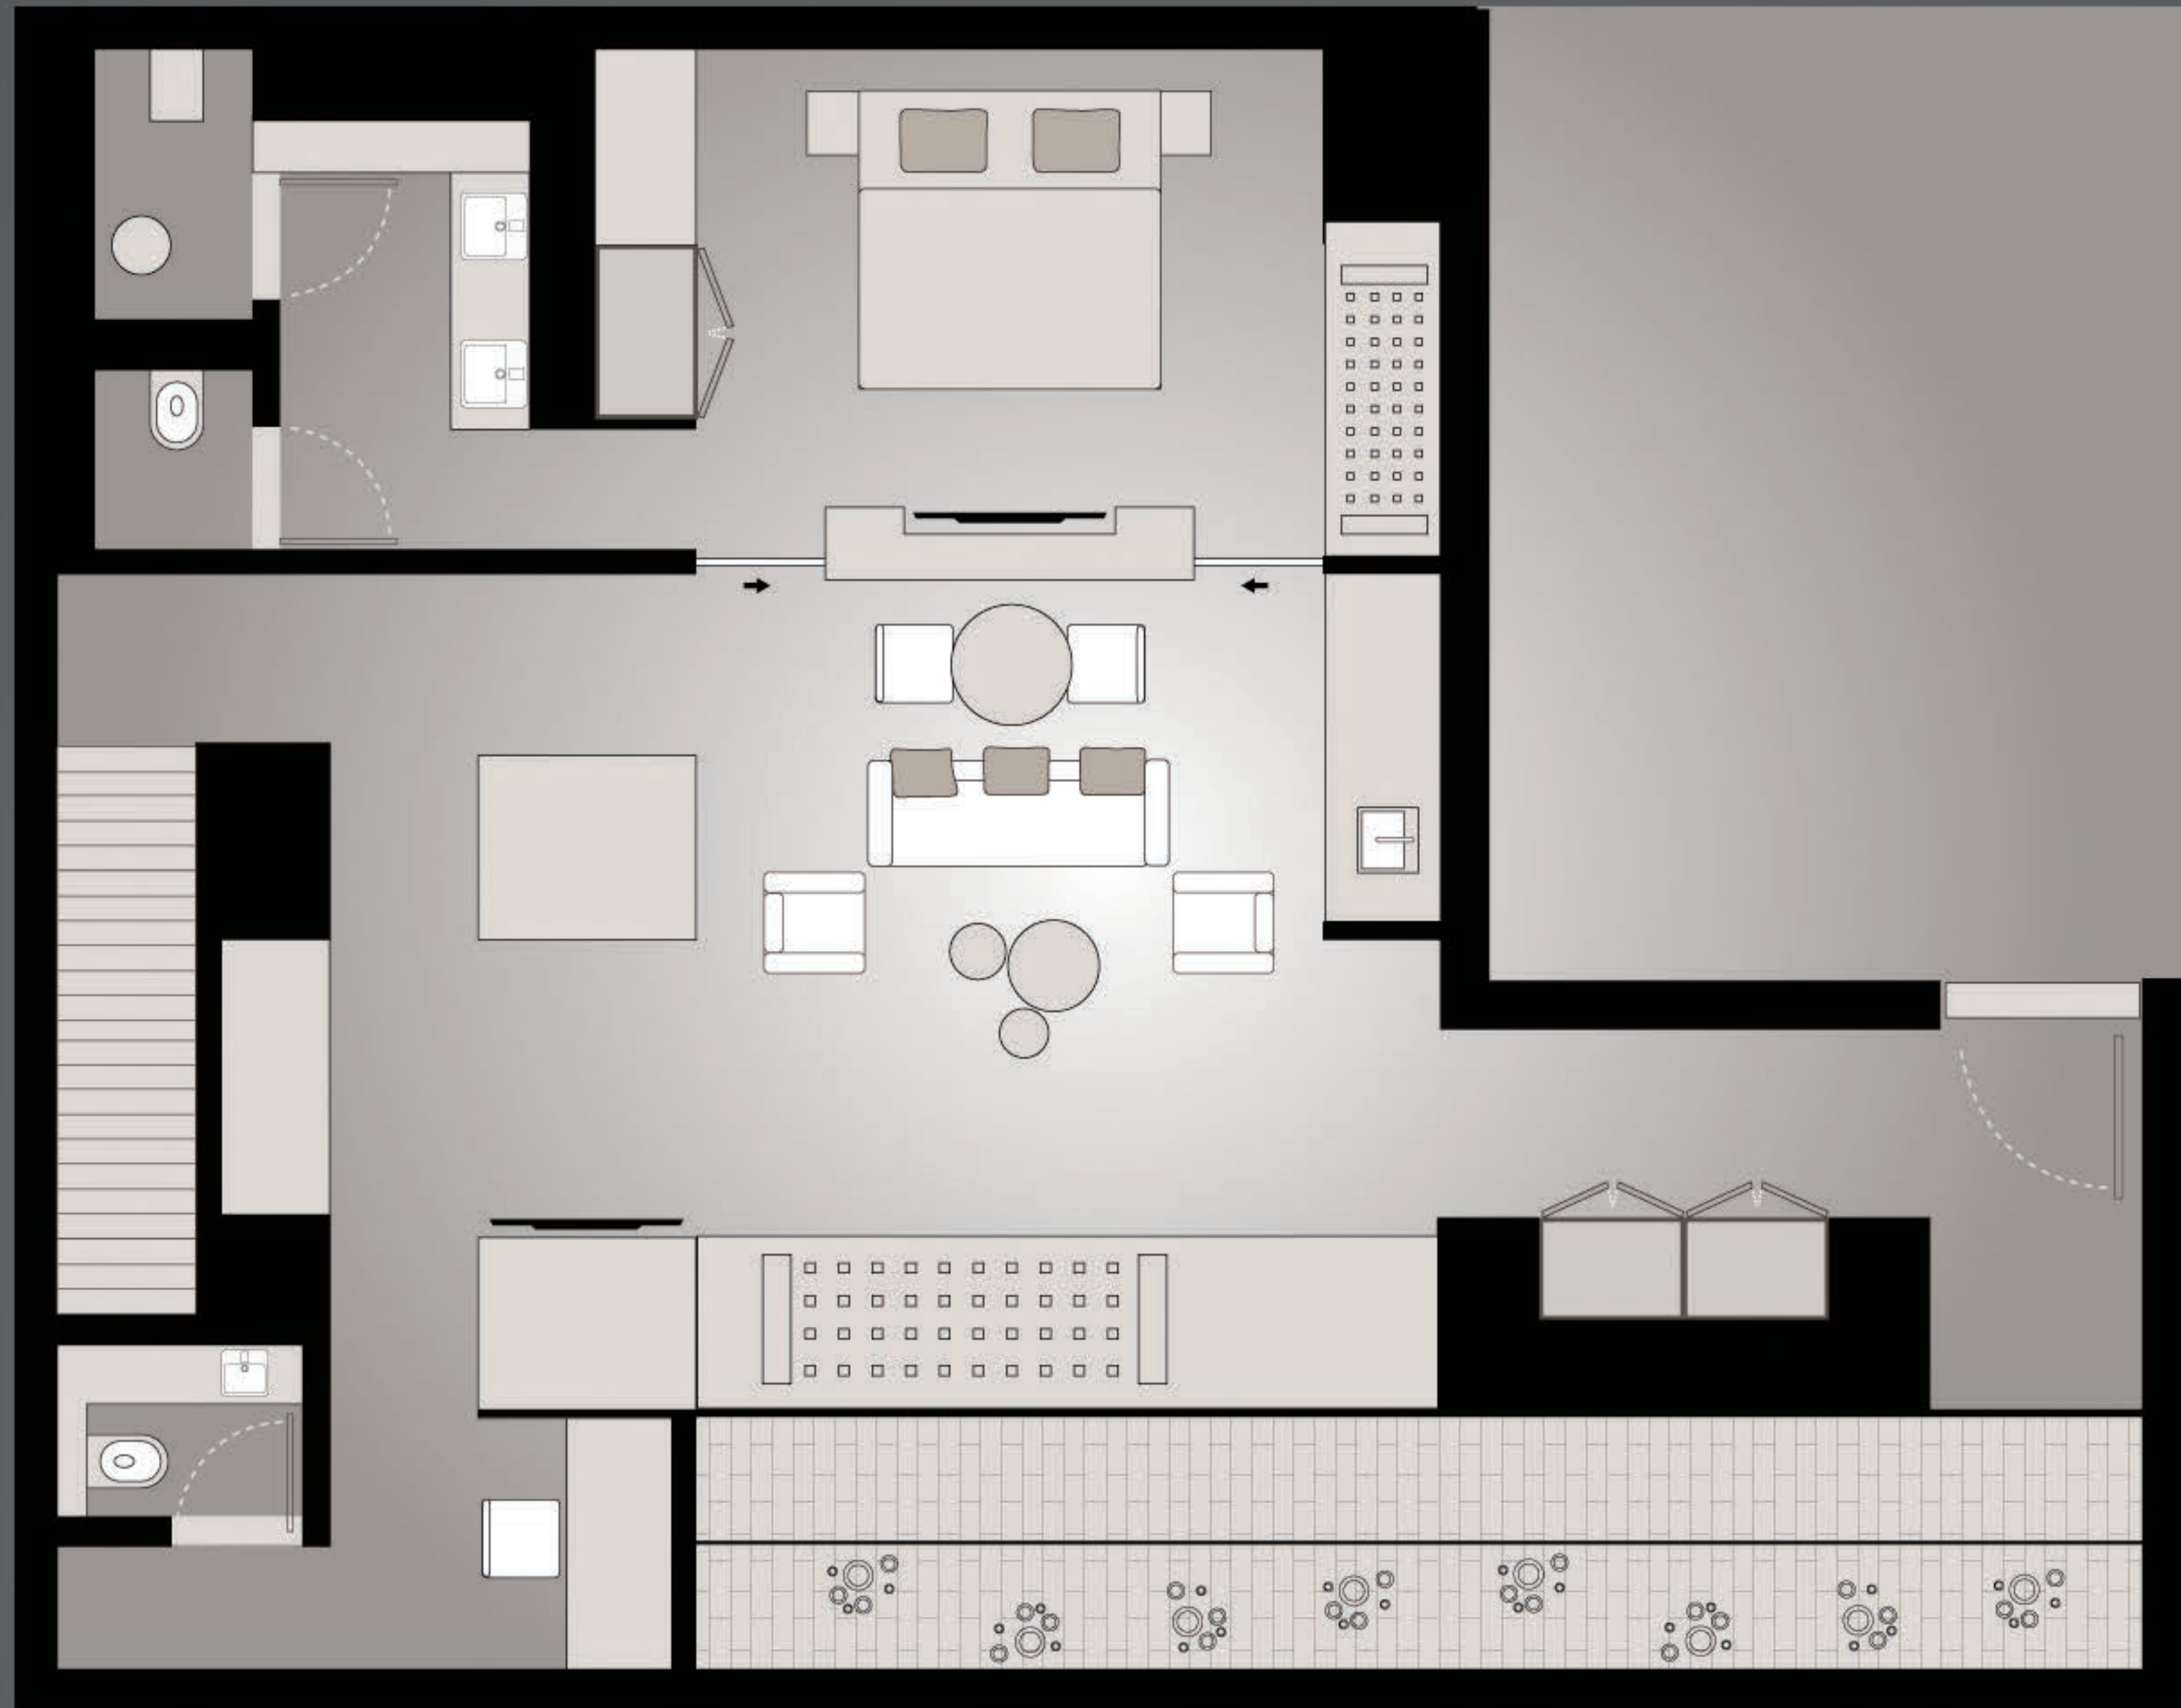

Deluxe Courtyard Suite Lower

215 sqm | 2314 sq ft

Services & Amenities

- Bose® Bluetooth® portable speaker
- 46 inch Interactive TV with streaming for Android and iOS devices
- Bowers & Wilkins soundbar in selected room types
- Complimentary wired and wireless high speed internet access
- Tranquil courtyard
- Spacious bathroom and walk-in rain shower
- Complimentary Maxi Bar
- Complimentary espresso machine and with selection of teas and infusions
- Luxury down bedding

Deluxe Courtyard Suite Upper

215 sqm | 2314 sq ft

Services & Amenities

- Bose® Bluetooth® portable speaker
- 46 inch Interactive TV with streaming for Android and iOS devices
- Bowers & Wilkins soundbar in selected room types
- Complimentary wired and wireless high speed internet access
- Complimentary Max Bar
- Complimentary espresso machine and with selection of teas and infusions
- Luxury down bedding
- Spacious bathroom and walk-in rain shower
- Tranquil courtyard