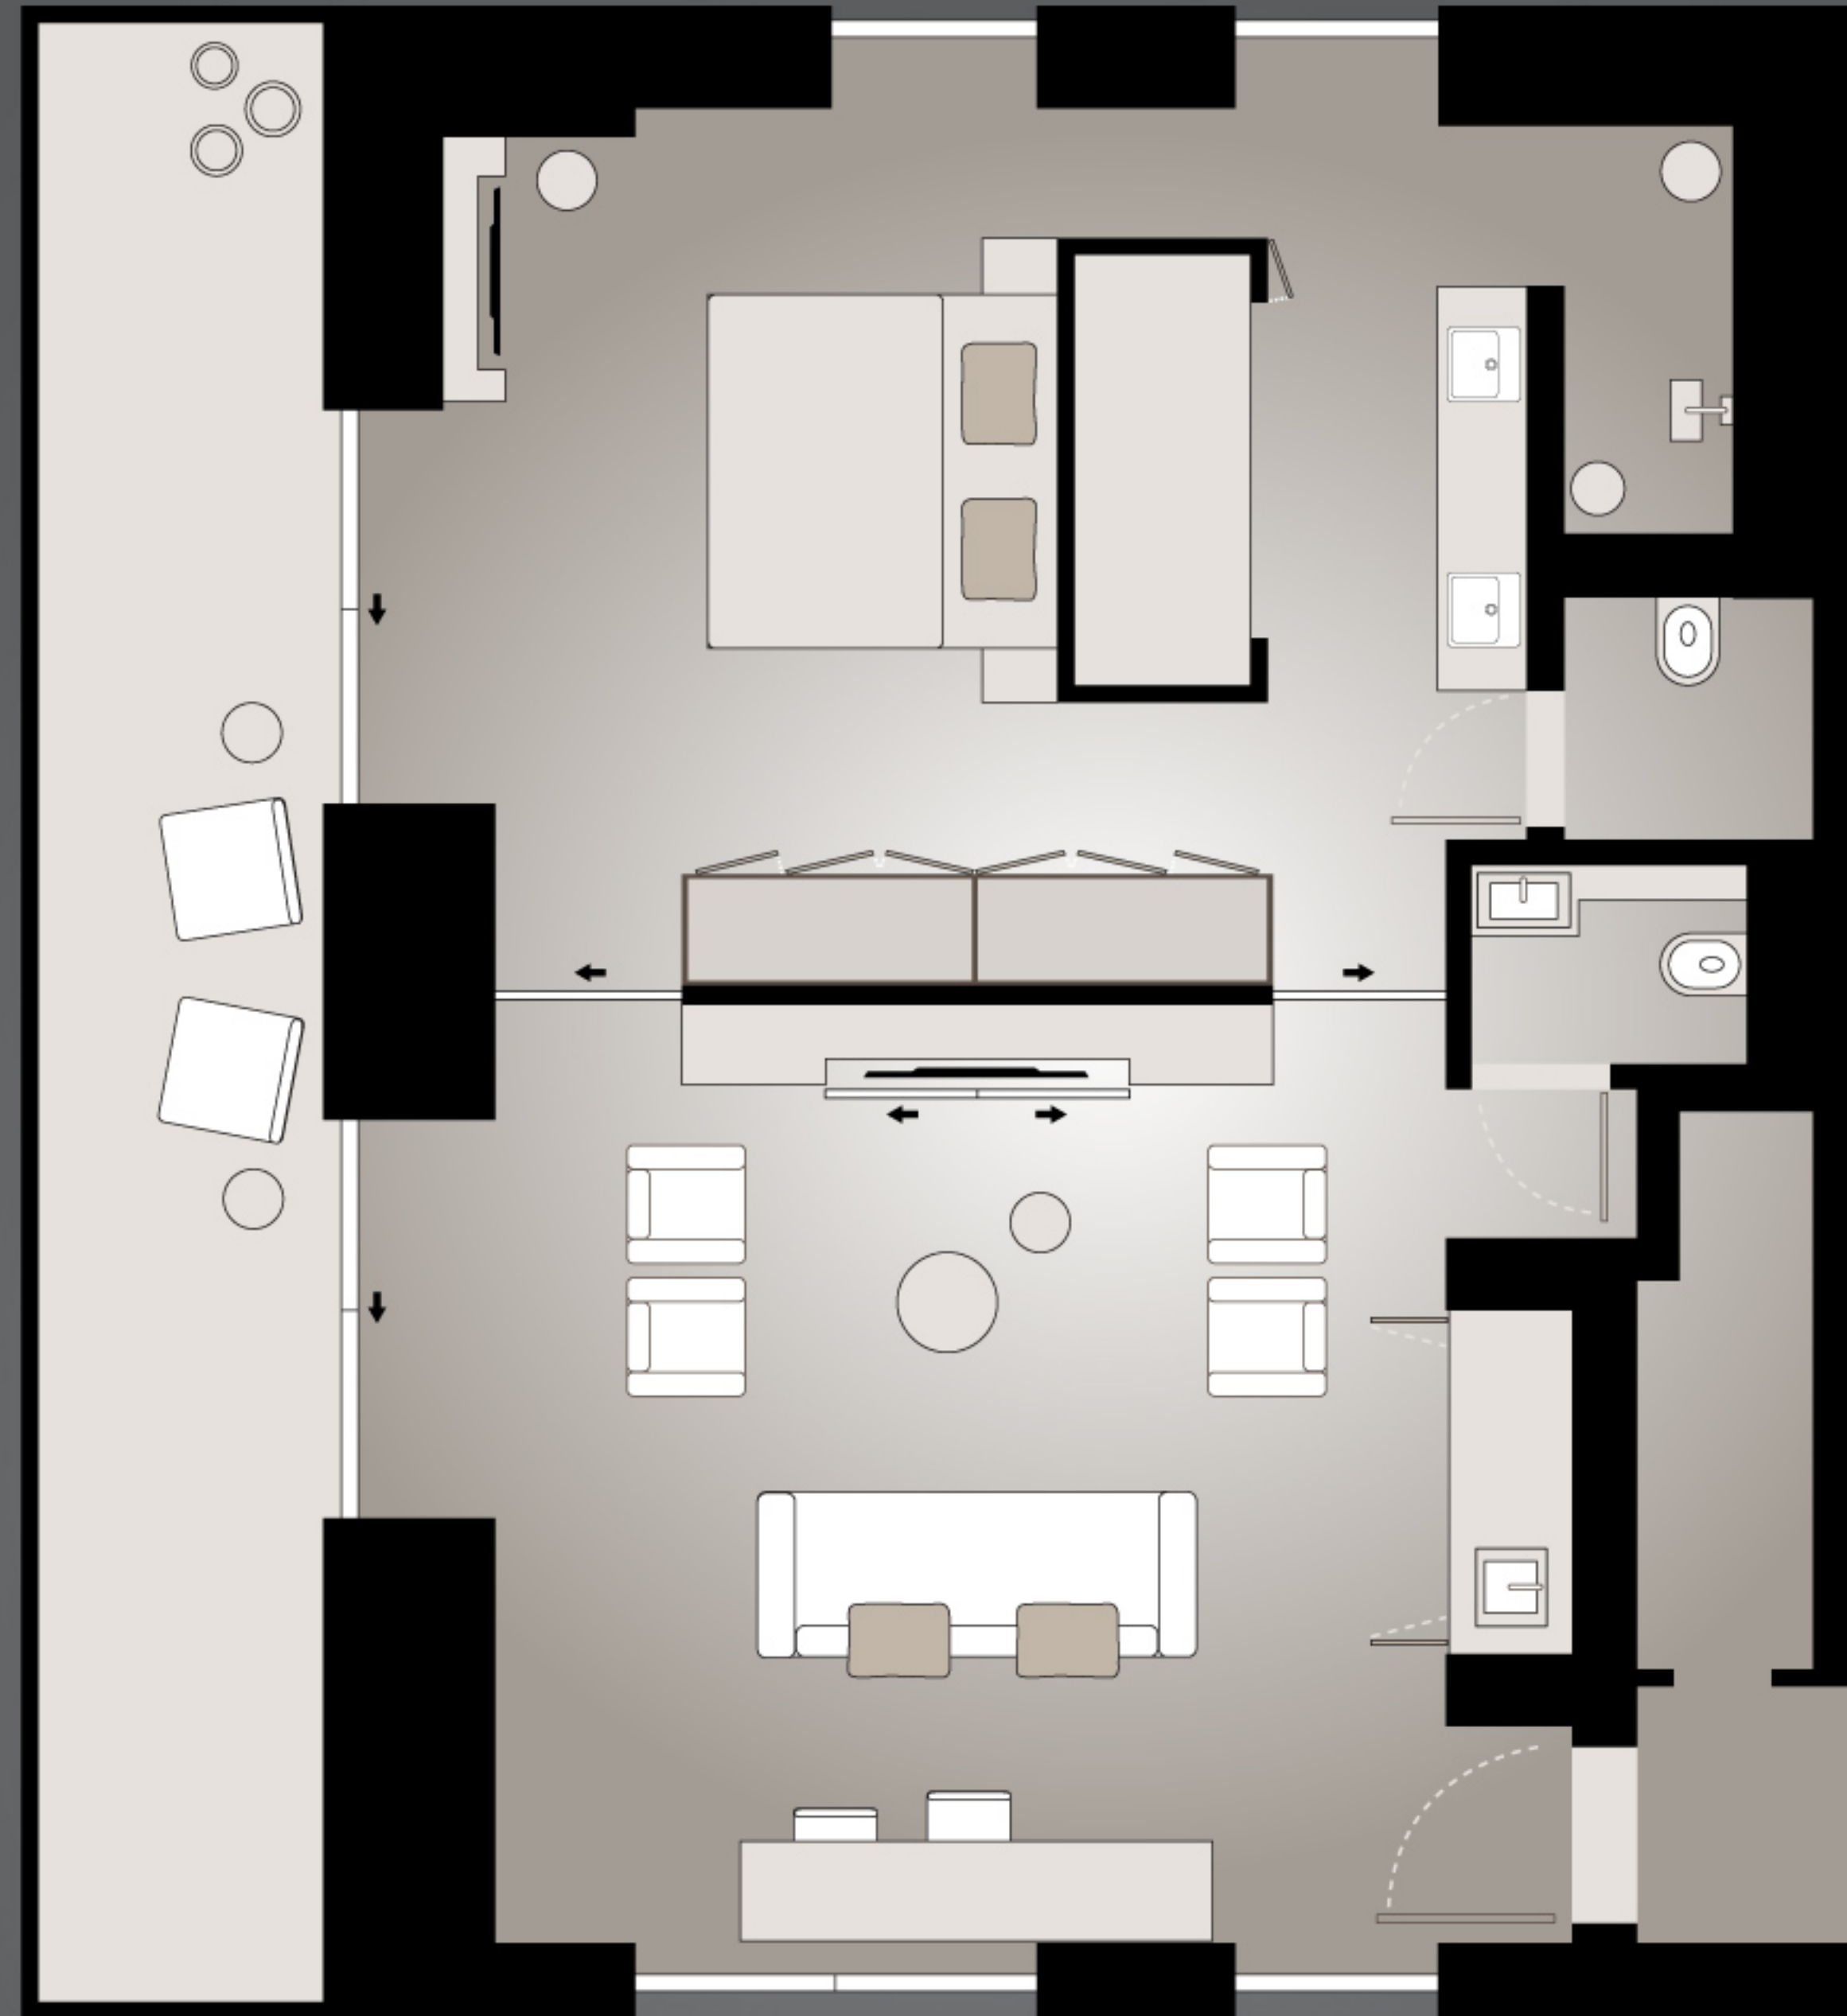

Deluxe Temple Suite

117 sqm | 1259 sq ft

Services & Amenities

- Bose® Bluetooth® portable speaker
- 46 inch Interactive TV with streaming for Android and iOS devices
- Bowers & Wilkins soundbar in selected room types
- Complimentary wired and wireless high speed internet access
- Private balcony
- Spacious bathroom and walk-in rain shower
- Complimentary Maxi Bar
- Complimentary espresso machine and with selection of teas and infusions
- Luxury down bedding