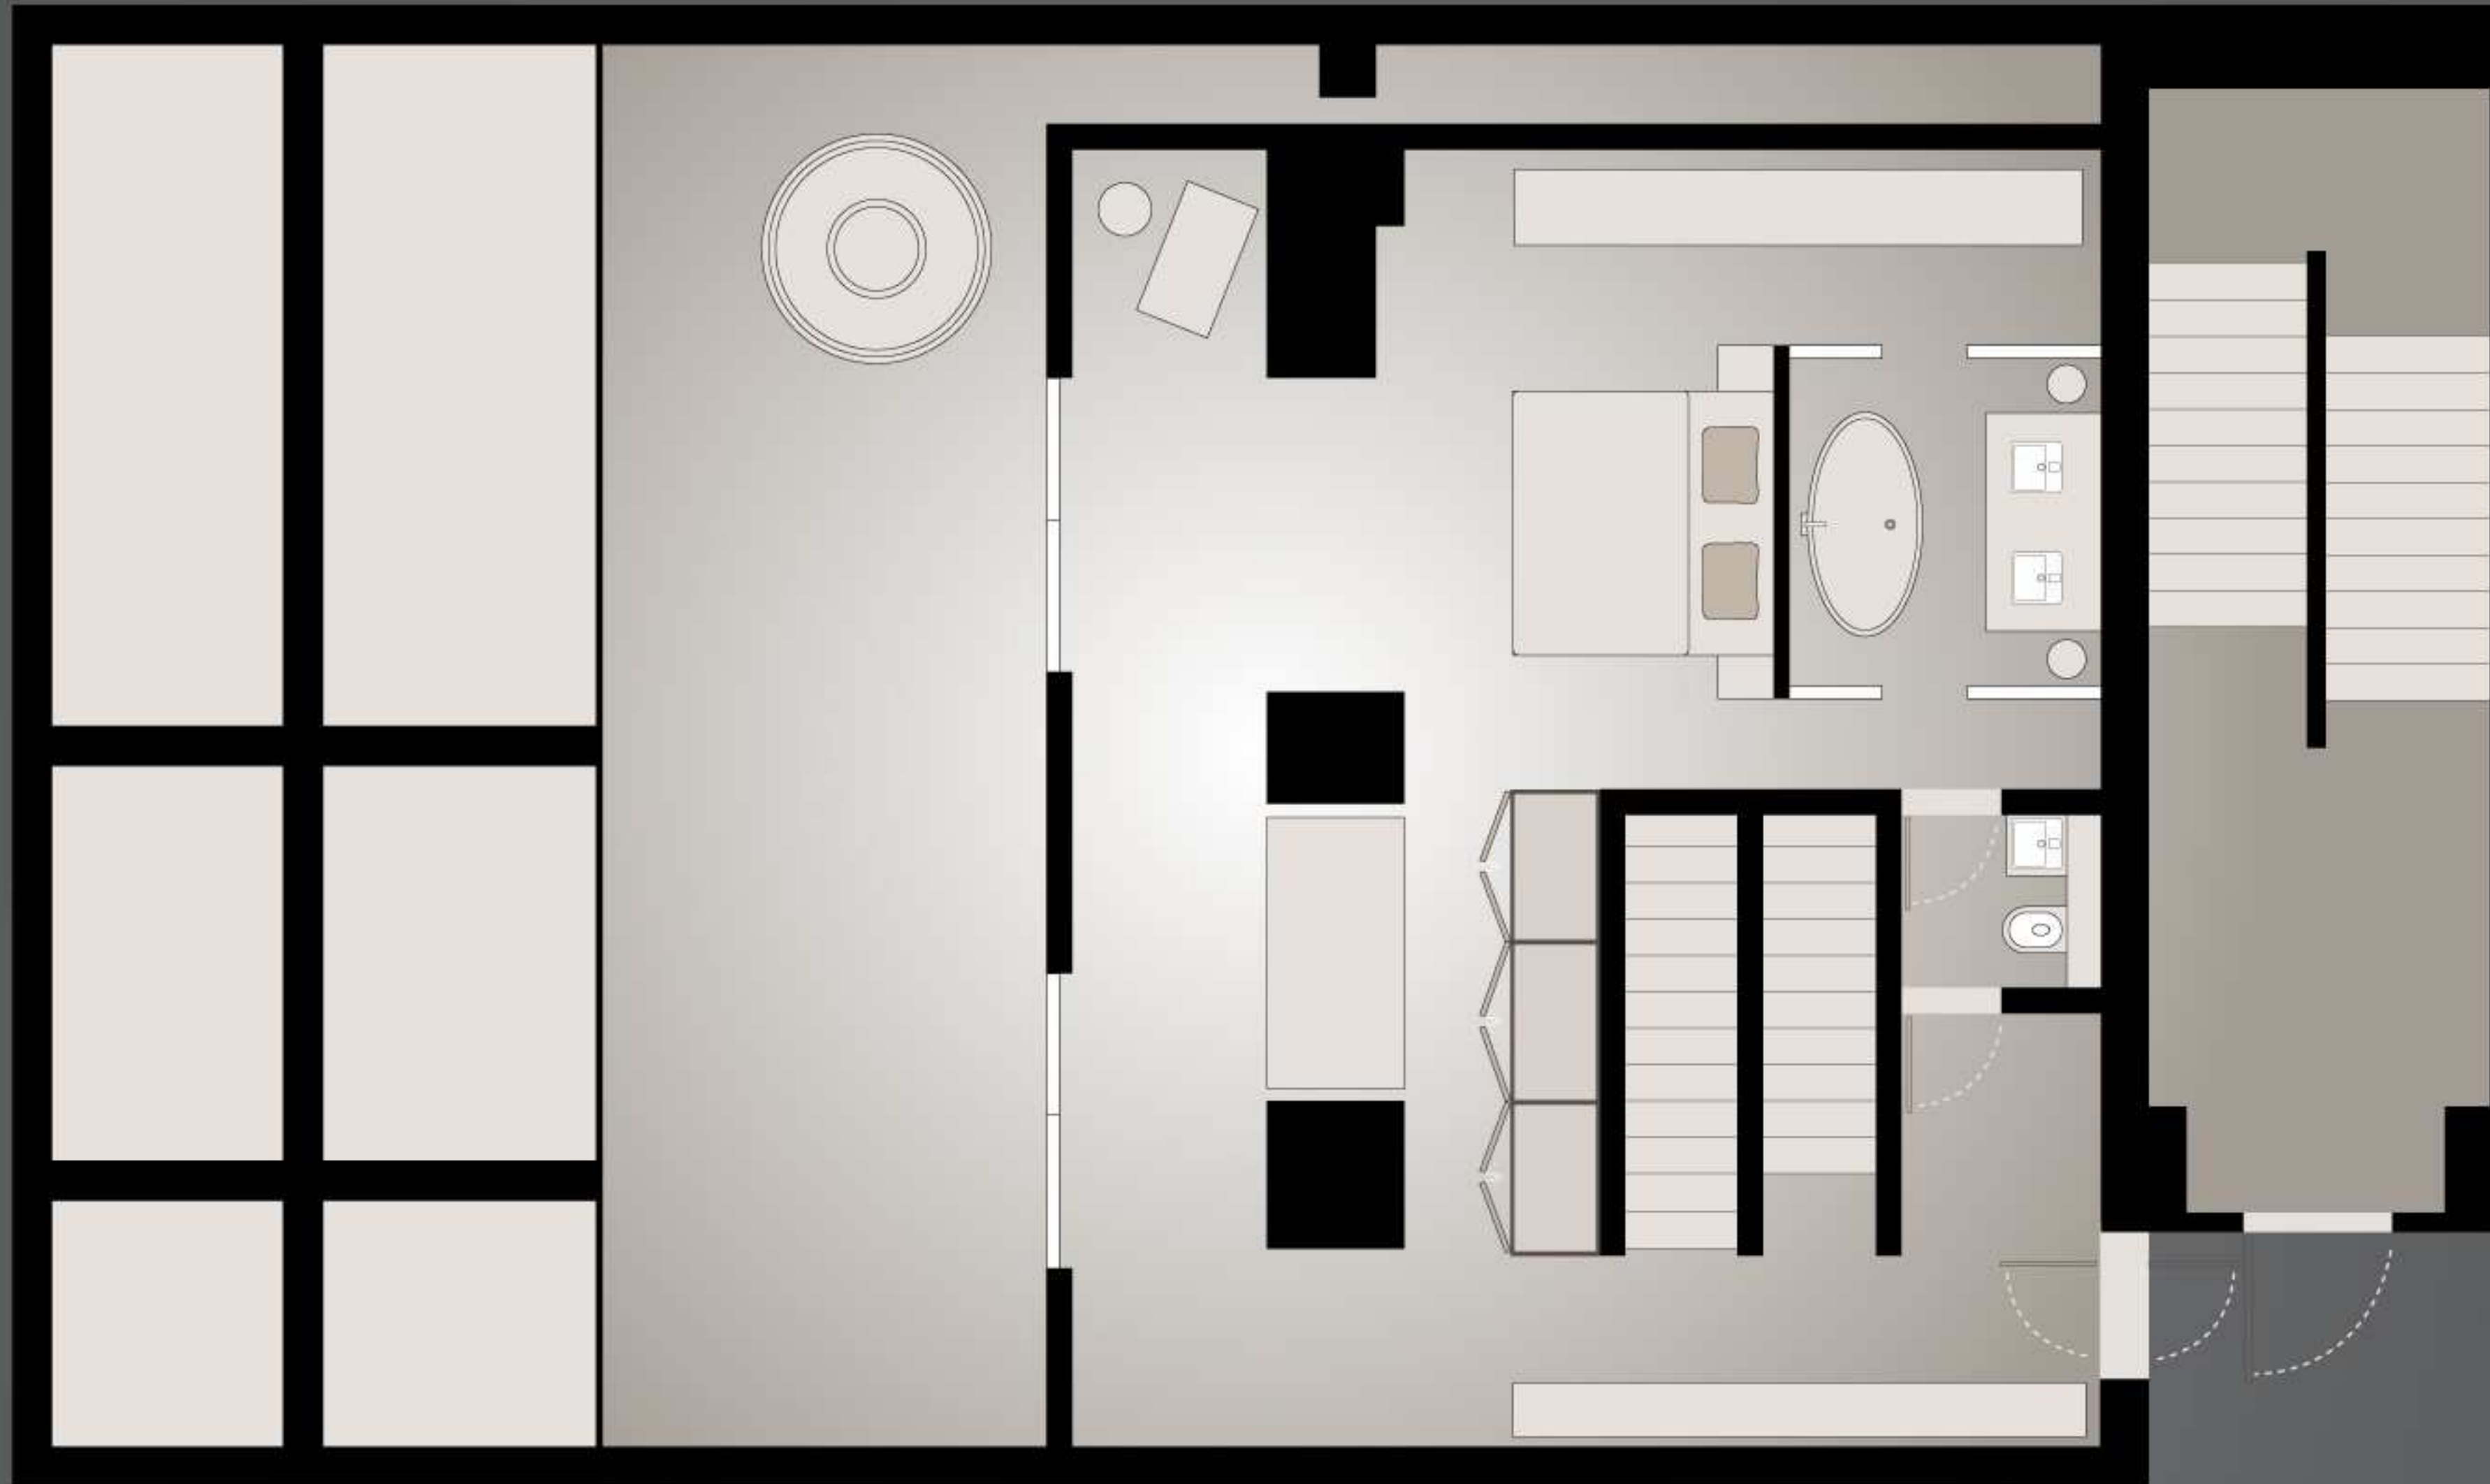

# Penthouse Lower

287 sqm | 3089 sq ft

## View From The Top

The Temple House's Penthouse is an impressive 287-sqm (3,090-sqft) event space located on Level 11 and 12 of the hotel. With a spacious terrace, this is an exceptional venue for executive meetings and exclusive intimate gatherings.