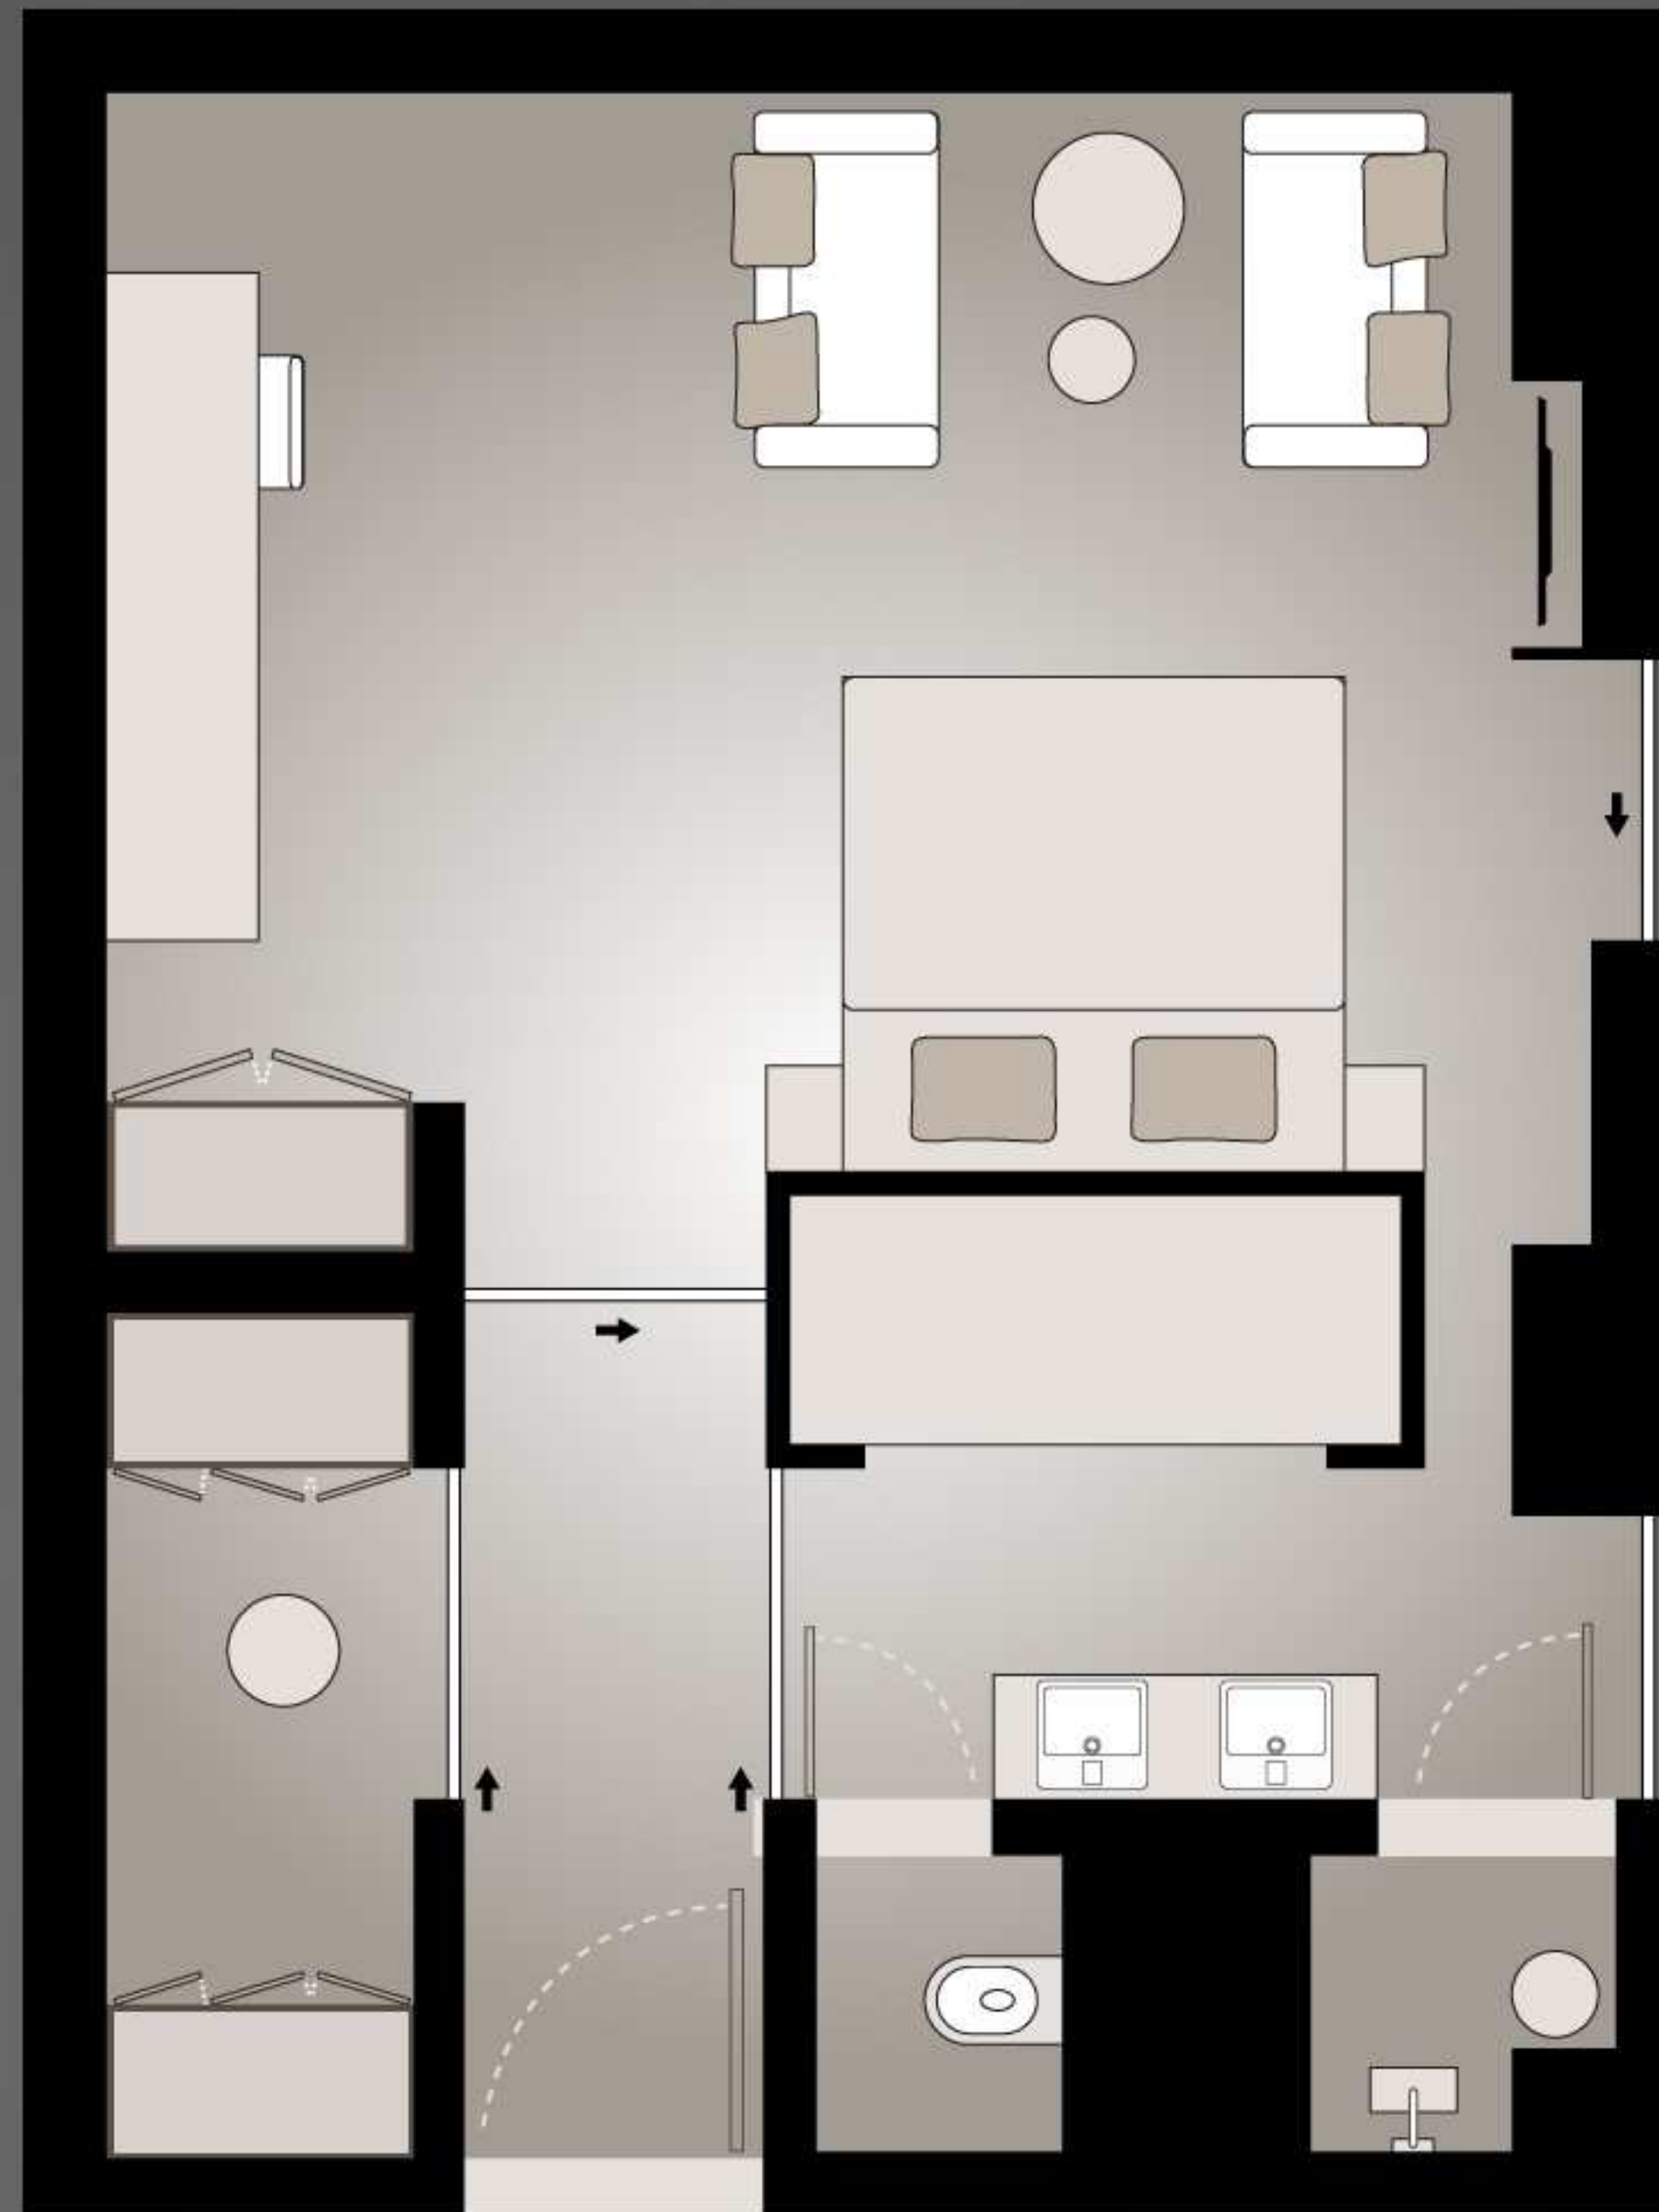

Studio 70 Lower

72 sqm | 775 sq ft

Services & Amenities

- Bose® Bluetooth® portable speaker
- 46 inch Interactive TV with streaming for Android and iOS devices
- Bowers & Wilkins soundbar in selected room types
- Complimentary wired and wireless high speed internet access
- Spacious bathroom and walk-in rain shower
- Complimentary Maxi Bar
- Complimentary espresso machine and with selection of teas and infusions
- Luxury down bedding

Studio 70 Upper

72 sqm | 775 sq ft

Services & Amenities

- Bose® Bluetooth® portable speaker
- 46 inch Interactive TV with streaming for Android and iOS devices
- Bowers & Wilkins soundbar in selected room types
- Complimentary wired and wireless high speed internet access
- Spacious bathroom and walk-in rain shower
- Complimentary Maxi Bar
- Complimentary espresso machine and with selection of teas and infusions
- Luxury down bedding