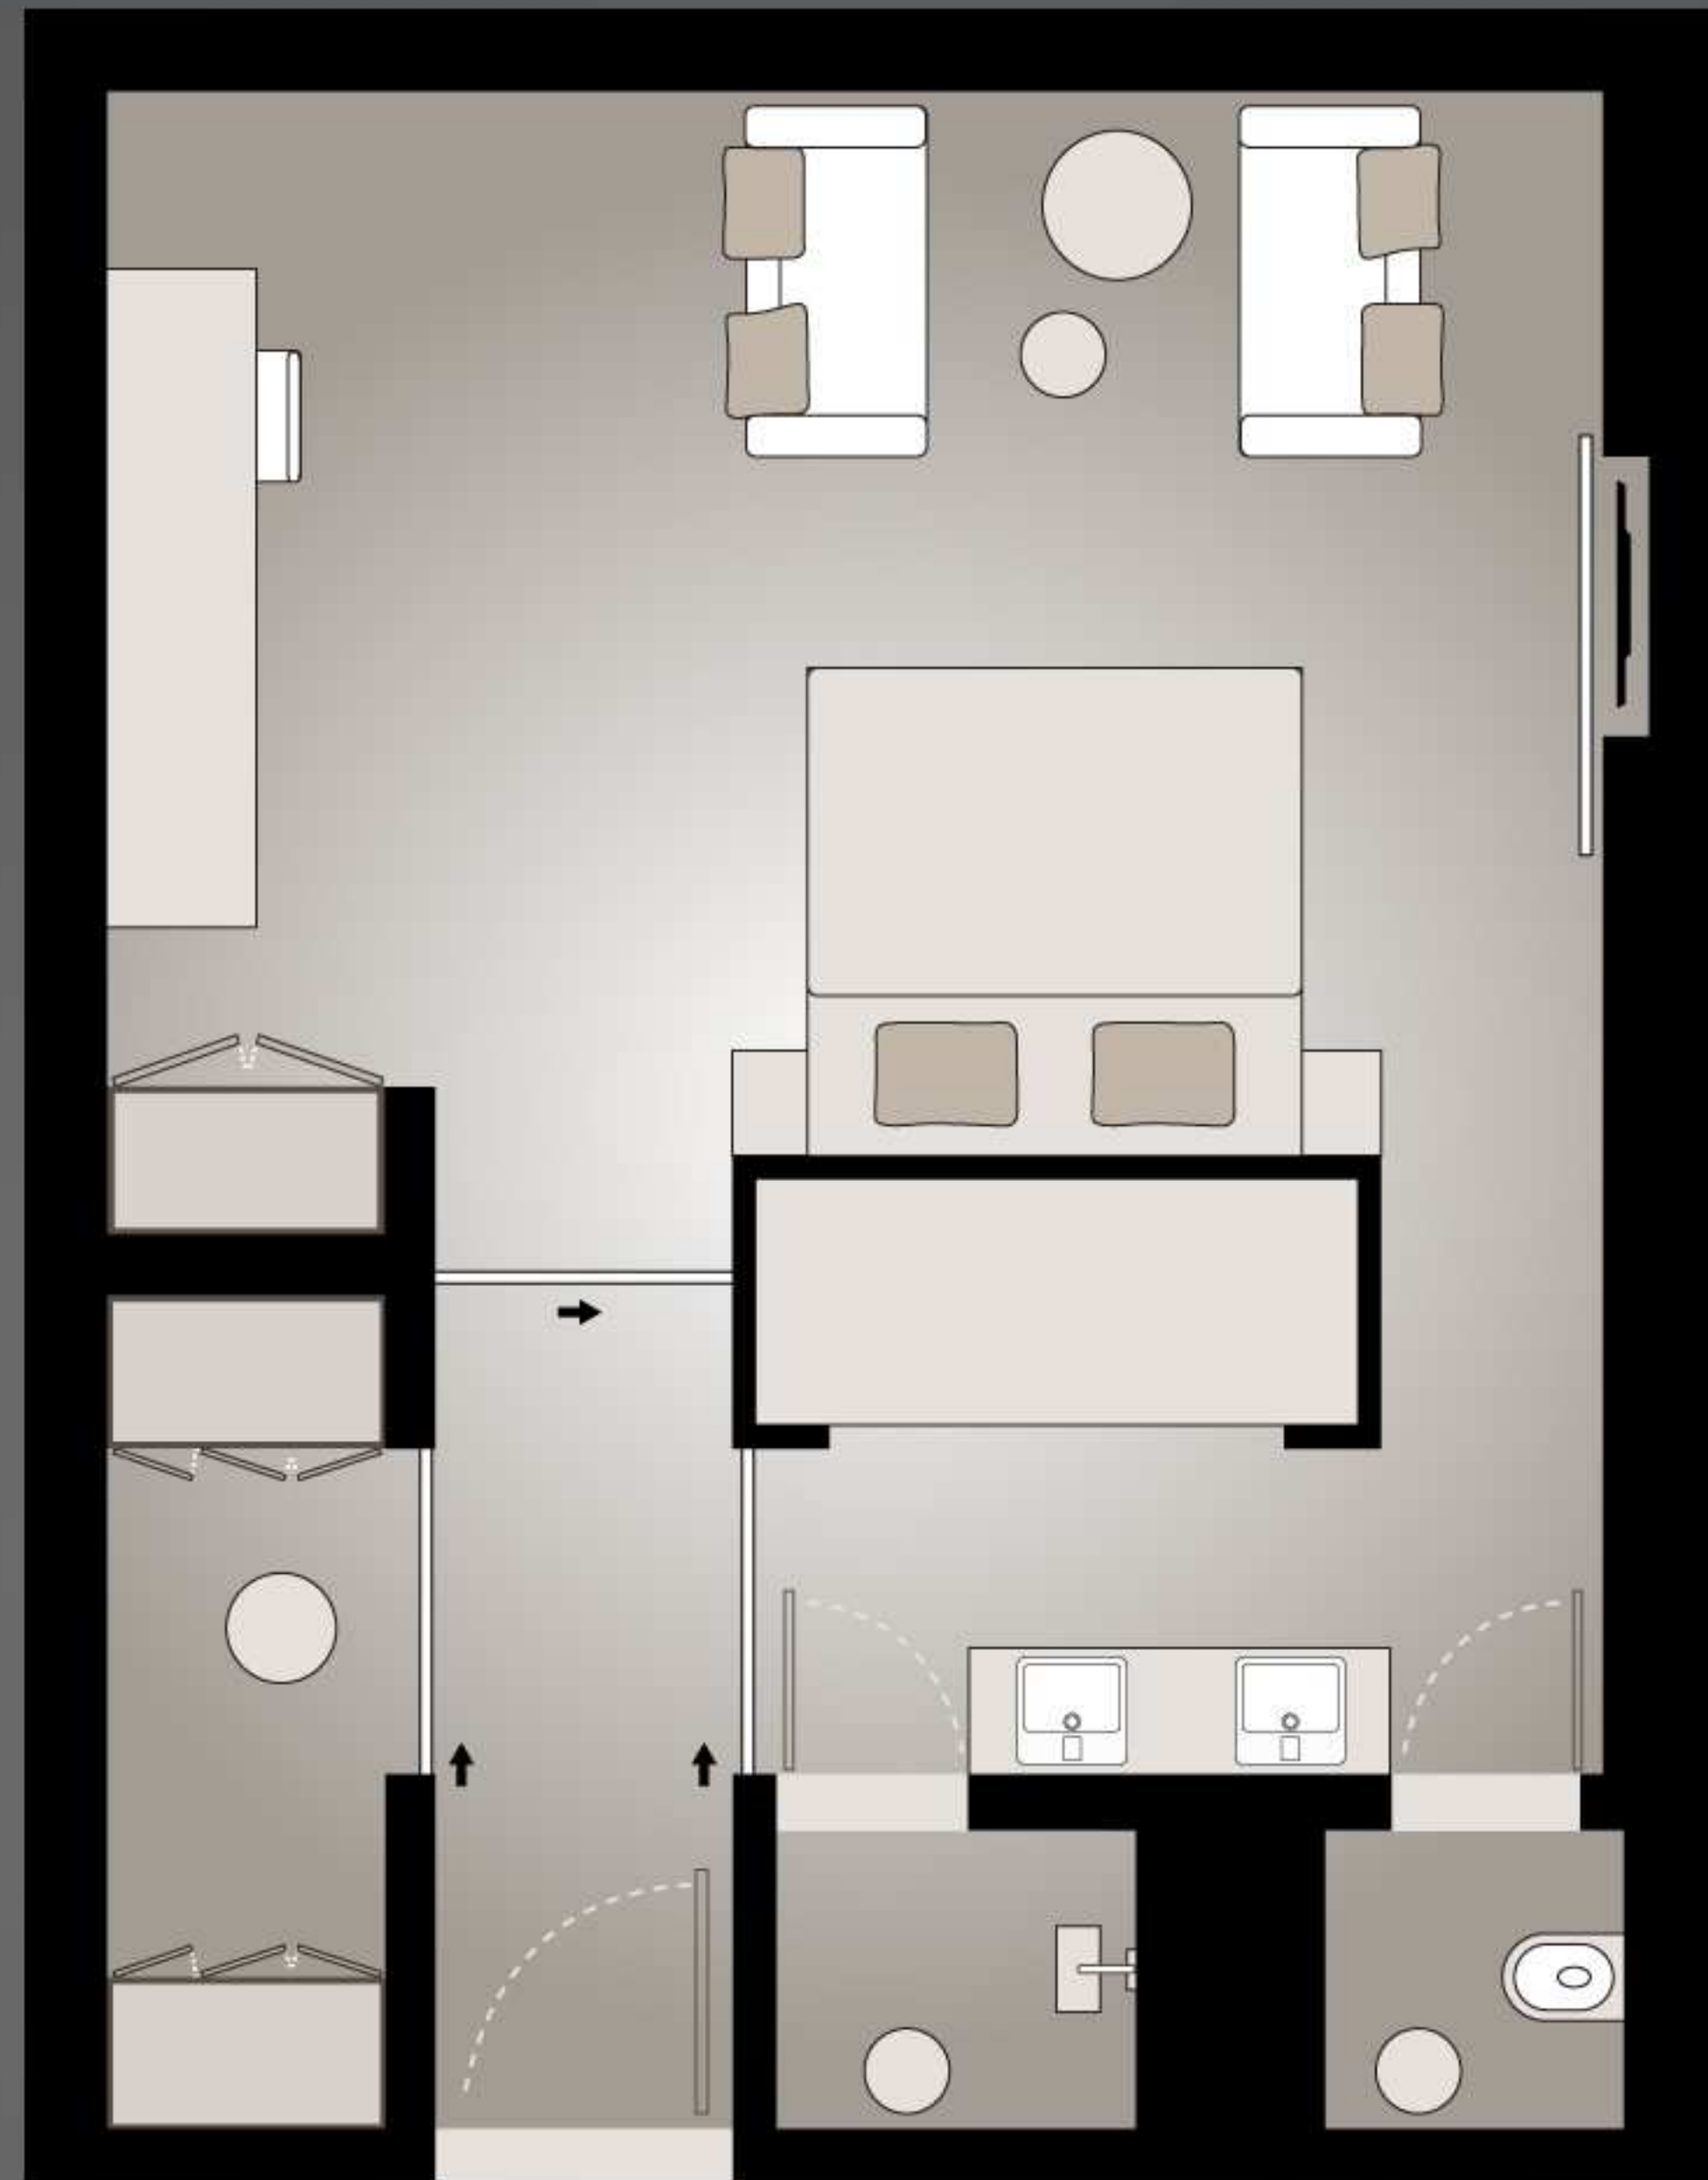

Studio 70 Lower

72 sqm | 775 sq ft

Services & Amenities

- Bose® Bluetooth® portable speaker
- 46 inch Interactive TV with streaming for Android and iOS devices
- Bowers & Wilkins soundbar in selected room types
- Complimentary wired and wireless high speed internet access
- Spacious bathroom and walk-in rain shower
- Complimentary Maxi Bar
- Complimentary espresso machine and with selection of teas and infusions
- Luxury down bedding

Studio 70 Upper

72 sqm | 775 sq ft

Services & Amenities

- Bose® Bluetooth® portable speaker
- 46 inch Interactive TV with streaming for Android and iOS devices
- Bowers & Wilkins soundbar in selected room types
- Complimentary wired and wireless high speed internet access
- Spacious bathroom and walk-in rain shower
- Complimentary Maxi Bar
- Complimentary espresso machine and with selection of teas and infusions
- Luxury down bedding