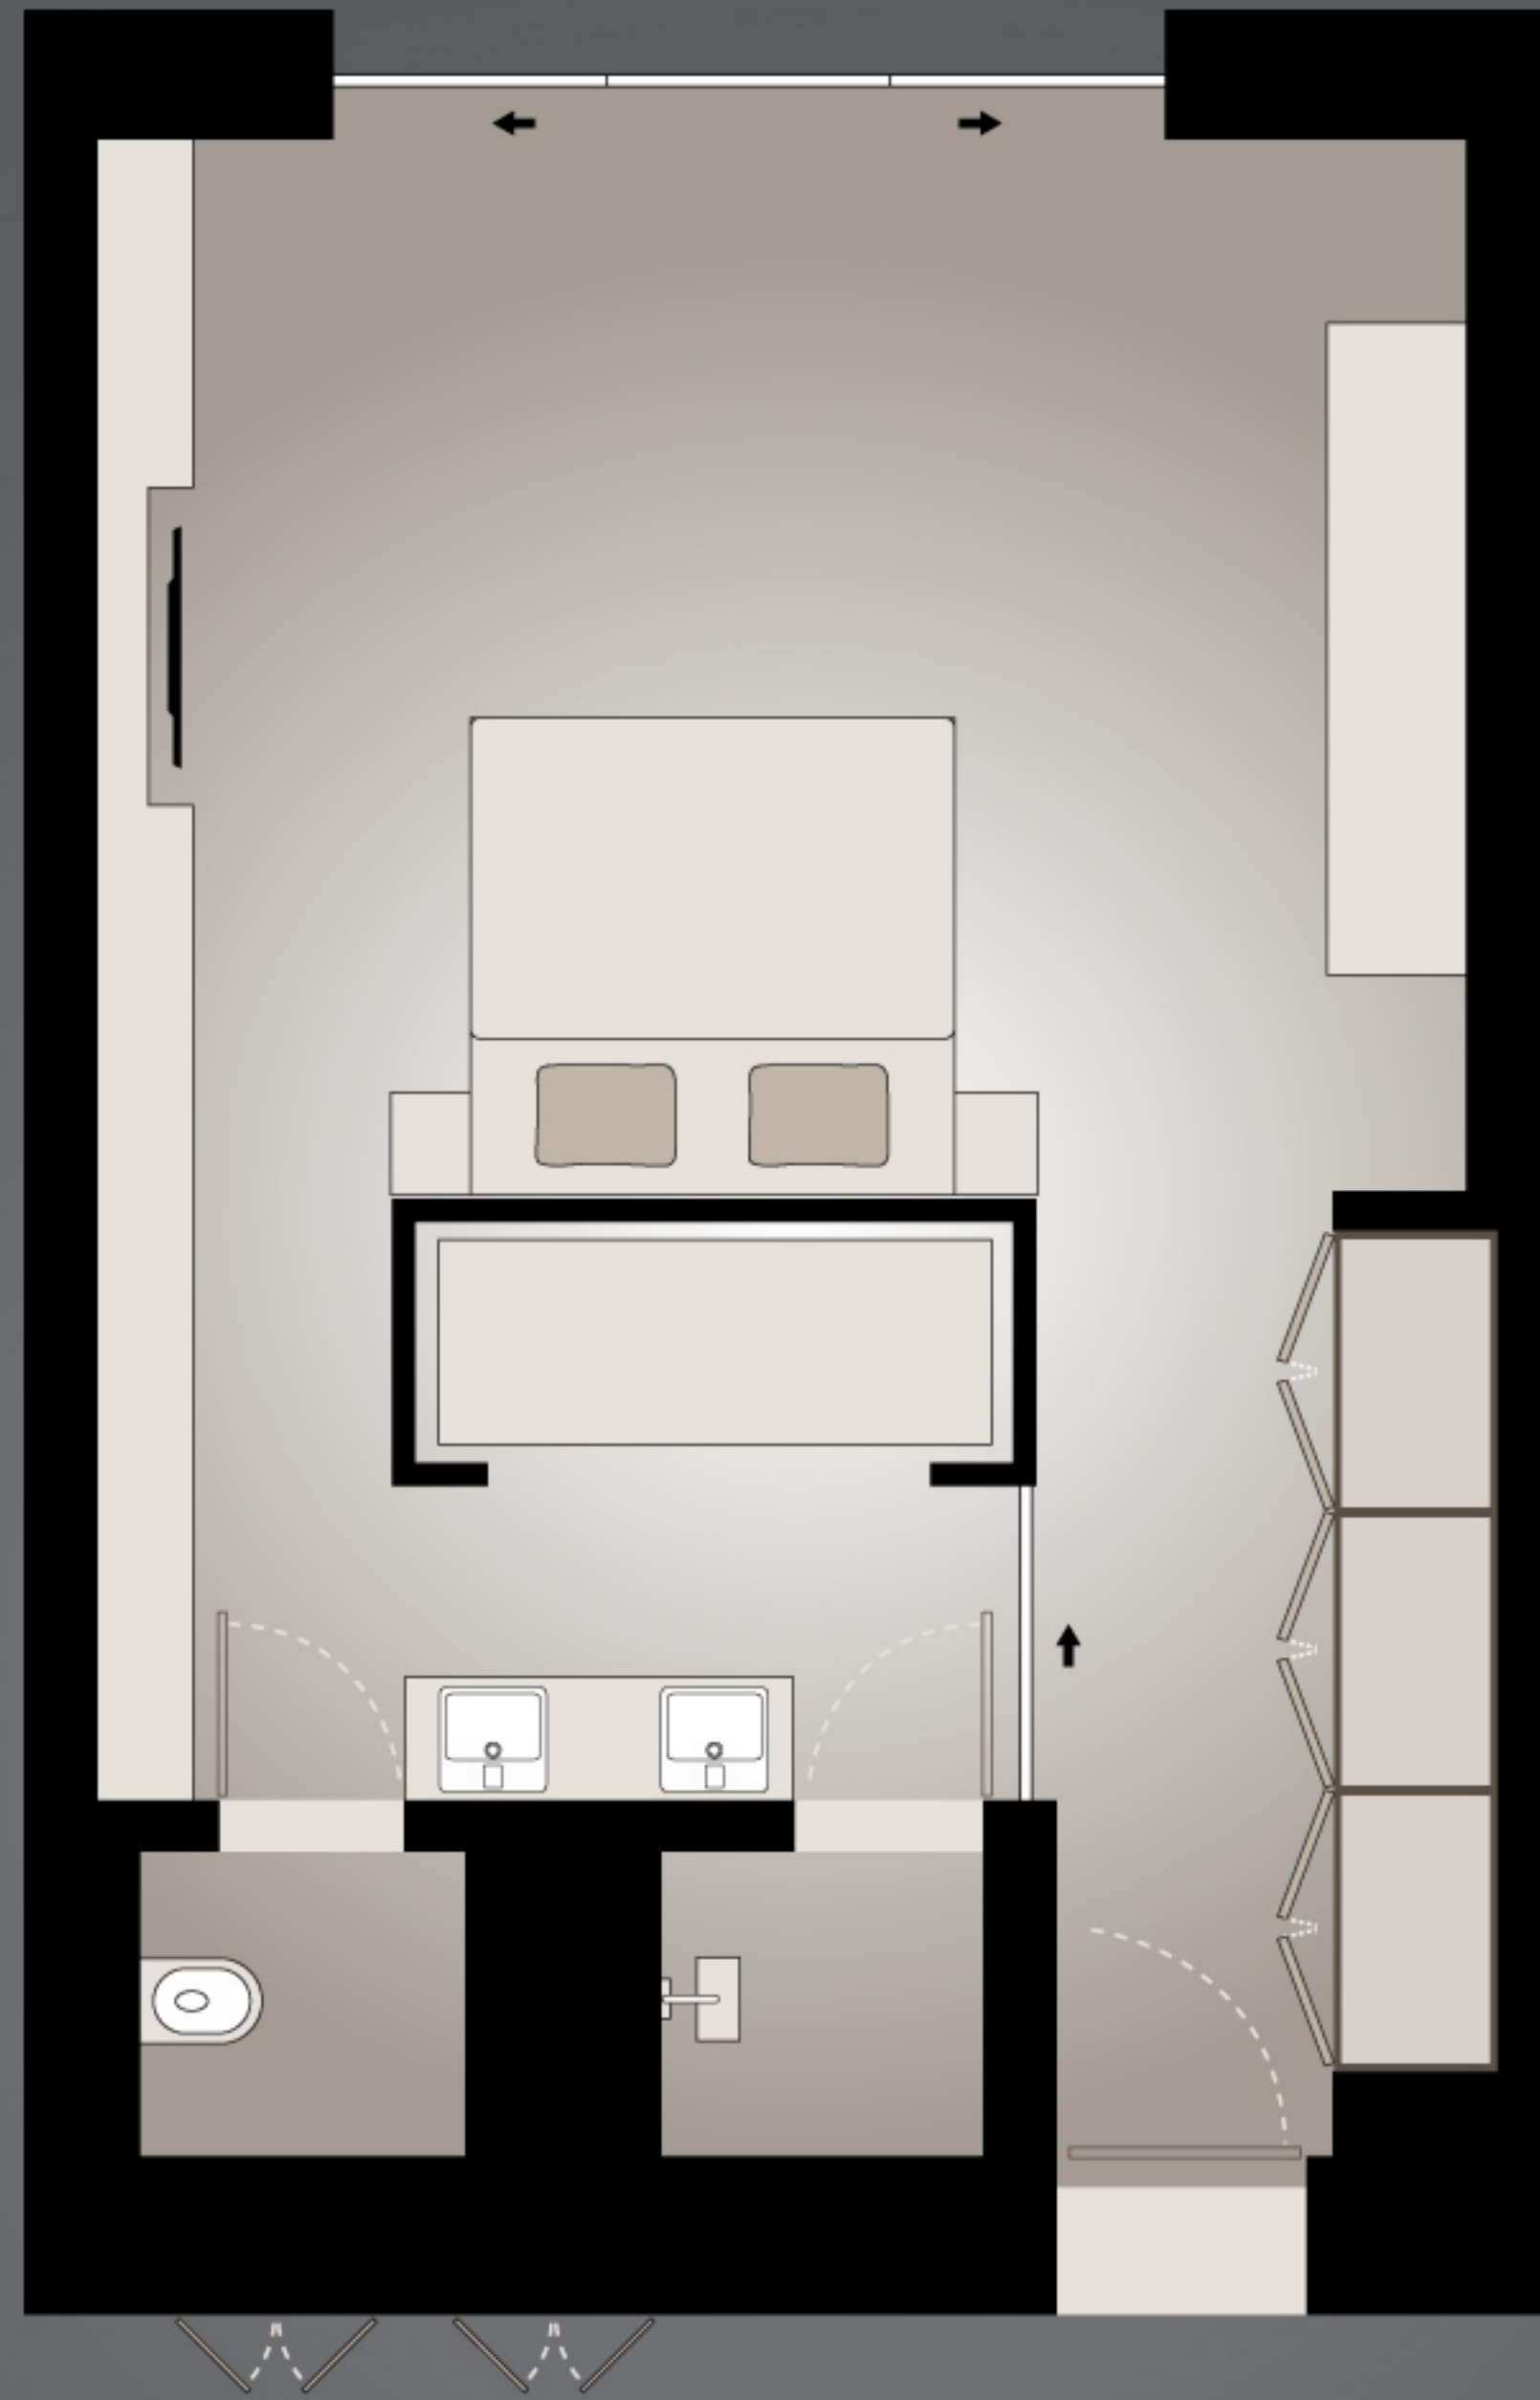

Studio 60

63 sqm | 678 sq ft

Services & Amenities

- Bose® Bluetooth® portable speaker
- 46 inch Interactive TV with streaming for Android and iOS devices
- Bowers & Wilkins soundbar in selected room types
- Complimentary wired and wireless high speed internet access
- Spacious bathroom and walk-in rain shower
- Complimentary Maxi Bar
- Complimentary espresso machine and with selection of teas and infusions
- Luxury down bedding