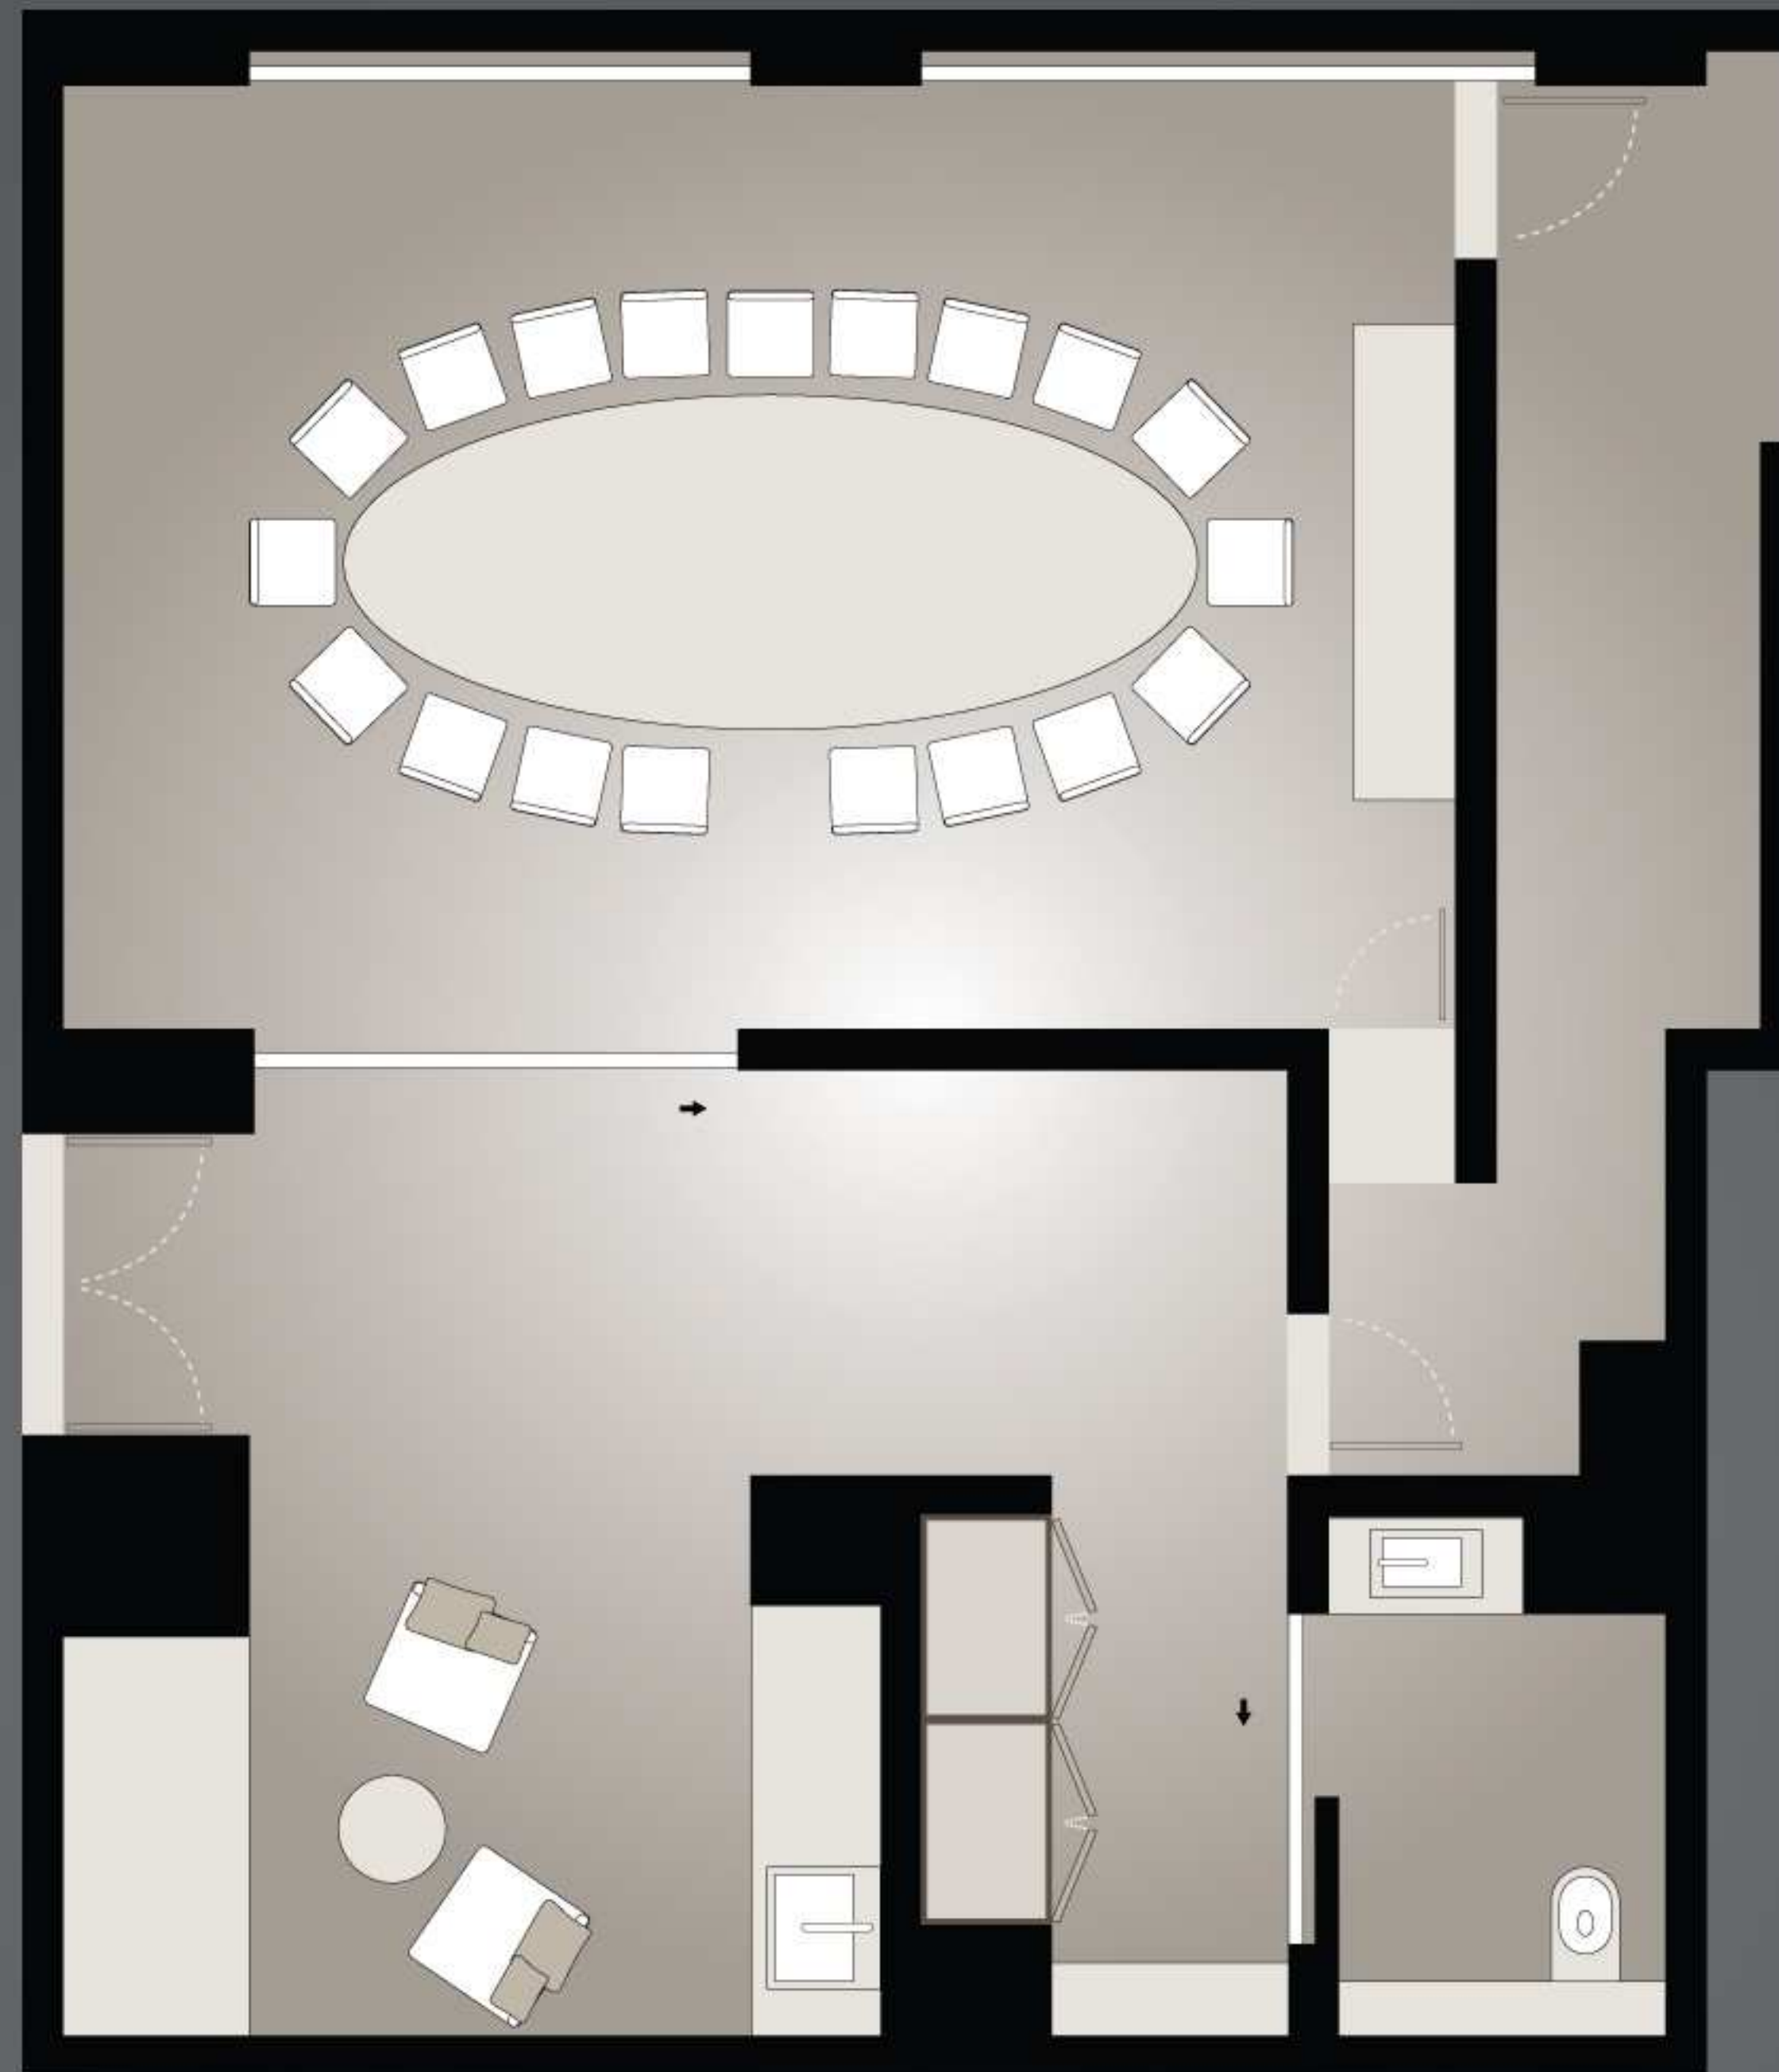

# The Study Lower

43 sqm | 462 sq ft

## Dynamic Executive Meetings

An exclusive suite of rooms for smaller meetings and events, The Study at The Temple House has a small pre-meeting lounge where you can enjoy drinks and snacks. Inside the boardroom, the contemporary design, rich wood tables and dark leather chairs set the tone for executive meetings.

# The Study Upper

43 sqm | 462 sq ft